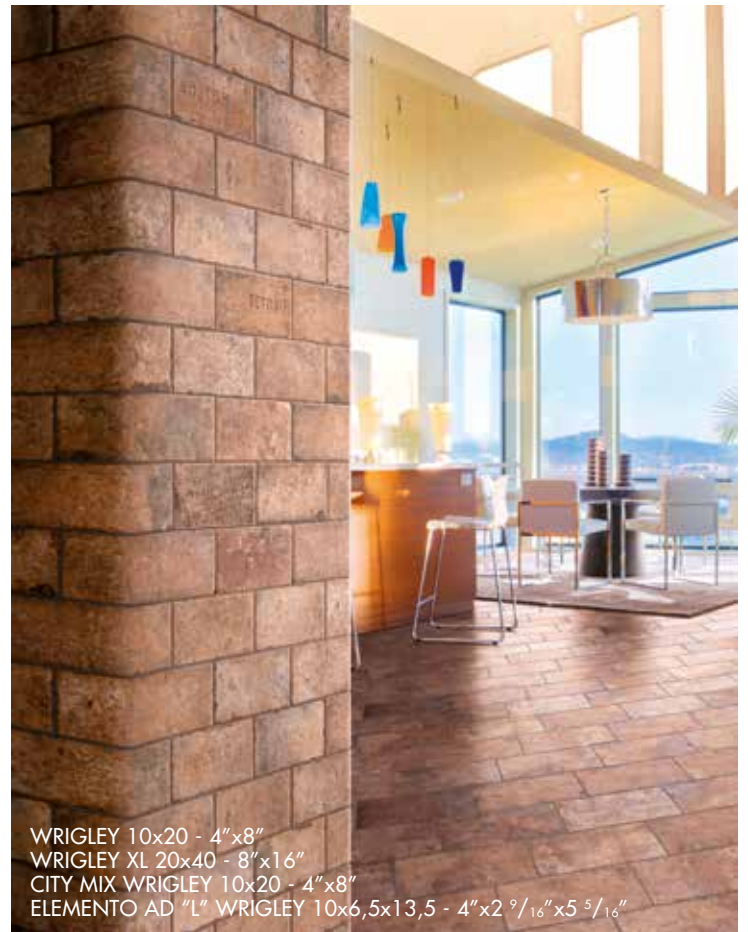

WRIGLEY 10x20 - 4"x8"
WRIGLEY XL 20x40 - 8"x16"
CITY MIX WRIGLEY 10x20 - 4"x8"
ELEMENTO AD "L" WRIGLEY 10x6,5x13,5 - 4"x2 9/16"x5 5/16"