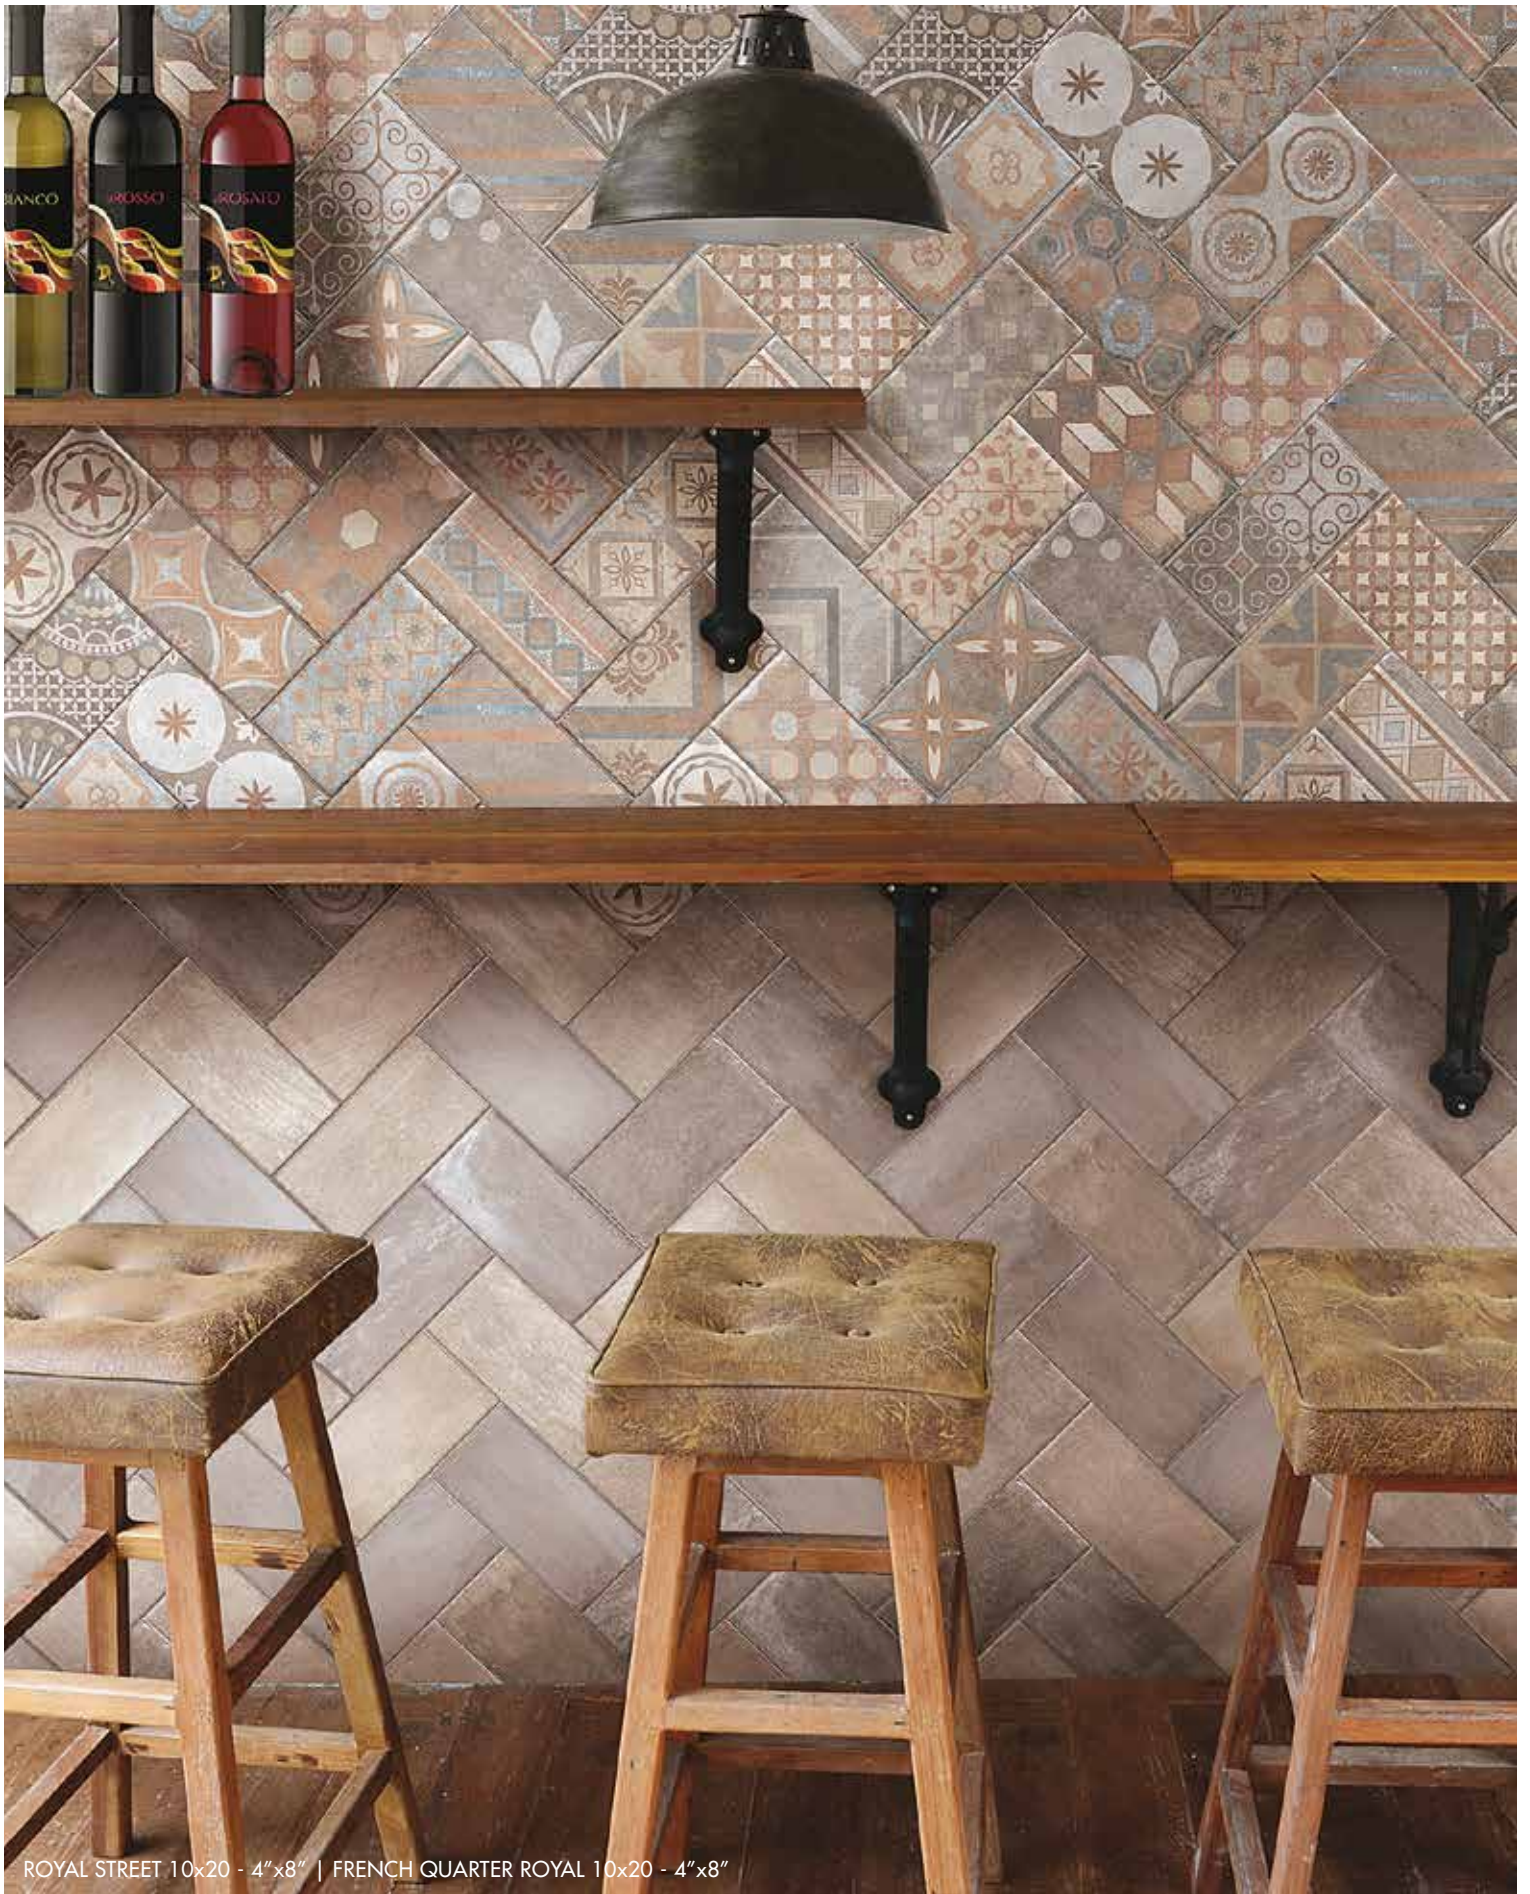

ROYAL STREET 10x20 - 4"x8" | FRENCH QUARTER ROYAL 10x20 - 4"x8"