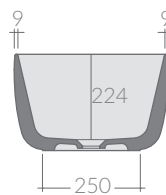

ATTENZIONE/ ATTENTION

Galassia Srl persegue la filosofia di migliorare i prodotti aggiungendo nuovi materiali, innovazioni progettuali e tecnologie produttive.
L'azienda si riserva di cambiare

schede tecniche e caratteristiche di funzionamento degli articoli in ogni momento e senza necessità di preavviso.
I pesi possono subire variazioni del 20 %

Galassia Srl is constantly improving its products by adding new materials, new projects and modern production technologies. The company reserves the right to change any technical

specifications/dimension and/or operating characteristics of the products at any time and without giving notice. The ceramic items weight may vary up to 20%.