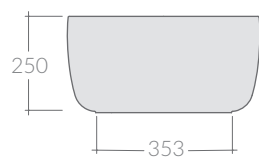

ATTENZIONE/ ATTENTION

Galassia Srl persegue la filosofia di migliorare i prodotti aggiungendo nuovi materiali, innovazioni progettuali e tecnologie produttive.
L'azienda si riserva di cambiare

schede tecniche e caratteristiche di funzionamento degli articoli in ogni momento e senza necessità di preavviso.
I pesi possono subire variazioni del 20 %

Galassia Srl is constantly improving its products by adding new materials, new projects and modern production technologies. The company reserves the right to change any technical

specifications/dimension and/or operating characteristics of the products at any time and without giving notice. The ceramic items weight may vary up to 20%.