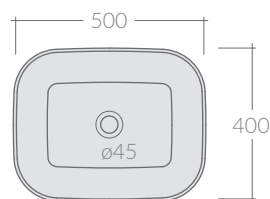

ATTENZIONE/ ATTENTION

Galassia Srl persegue la filosofia di migliorare i prodotti aggiungendo nuovi materiali, innovazioni progettuali e tecnologie produttive.
L'azienda si riserva di cambiare

schede tecniche e caratteristiche di funzionamento degli articoli in ogni momento e senza necessità di preavviso.
I pesi possono subire variazioni del 20 %

Galassia Srl is constantly improving its products by adding new materials, new projects and modern production technologies. The company reserves the right to change any technical

specifications/dimension and/or operating characteristics of the products at any time and without giving notice. The ceramic items weight may vary up to 20%.