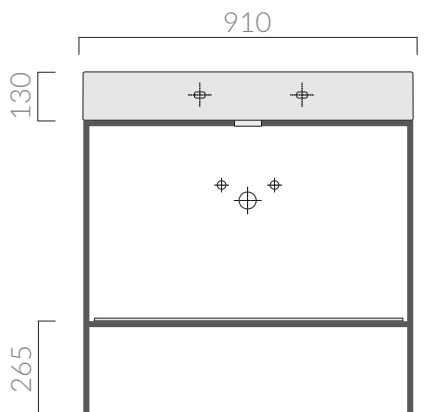

specifications/dimension and/or operating characteristics of the products at any time and without giving notice. The ceramic items weight may vary up to 20%.

MEG11 PRO

Art. 8913

GALASSIA
Italy

ATTENZIONE/ ATTENTION