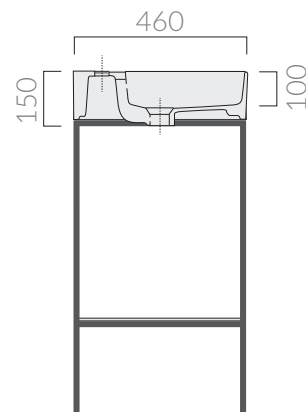

specifications/dimension and/or operating characteristics of the products at any time and without giving notice. The ceramic items weight may vary up to 20%.

MEG11 PRO

Art. 8913

GALASSIA
Italy

ATTENZIONE/ ATTENTION