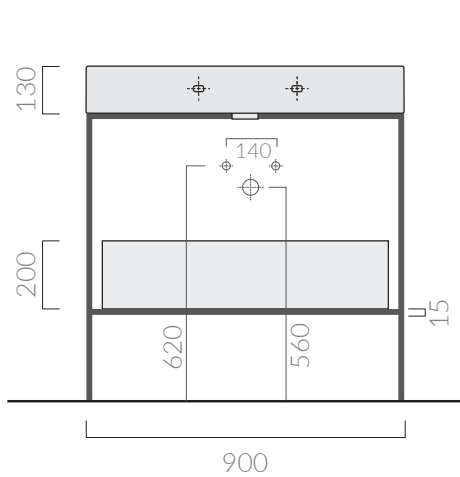

specifications/dimension and/or operating characteristics of the products at any time and without giving notice. The ceramic items weight may vary up to 20%.

MEG11 PRO

Art. 8913

GALASSIA
Italy

ATTENZIONE/ ATTENTION