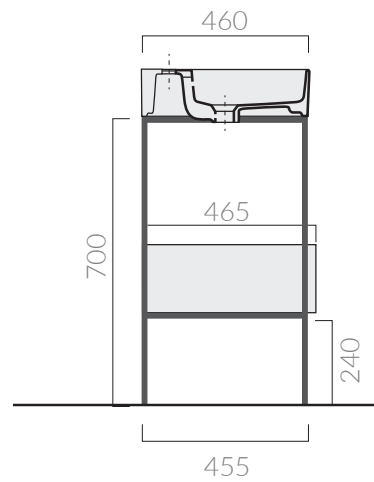

specifications/dimension and/or operating characteristics of the products at any time and without giving notice. The ceramic items weight may vary up to 20%.

MEG11 PRO

Art. 8913

GALASSIA
Italy

ATTENZIONE/ ATTENTION