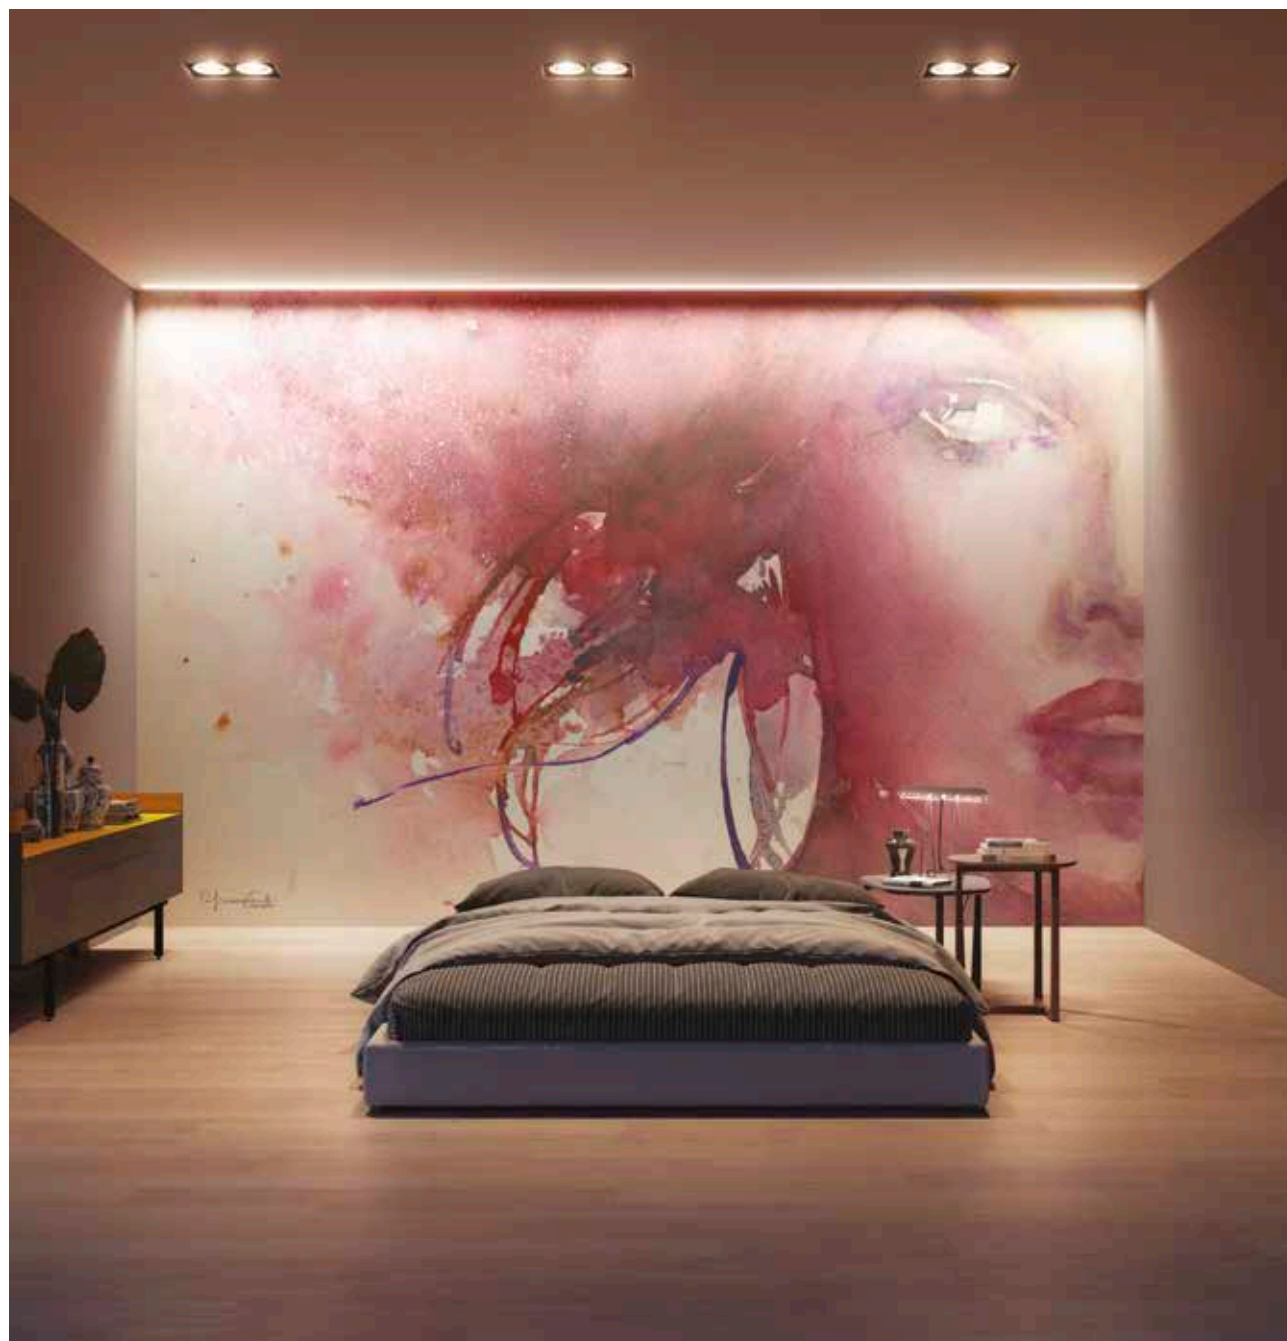

75380 – EAU ROUGE

75383 – ELENOIRE

78213 - AGAVE

78216 - HELLADE

Visioni is a journey into the possibilities of artistic experimentation. Its subjects, Peyote, Mandragola, and Yage, are natural substances that induce visionary experiences. In this collection, the concept is reversed: people experience surreal sensations that reveal all their concreteness in the wall application.