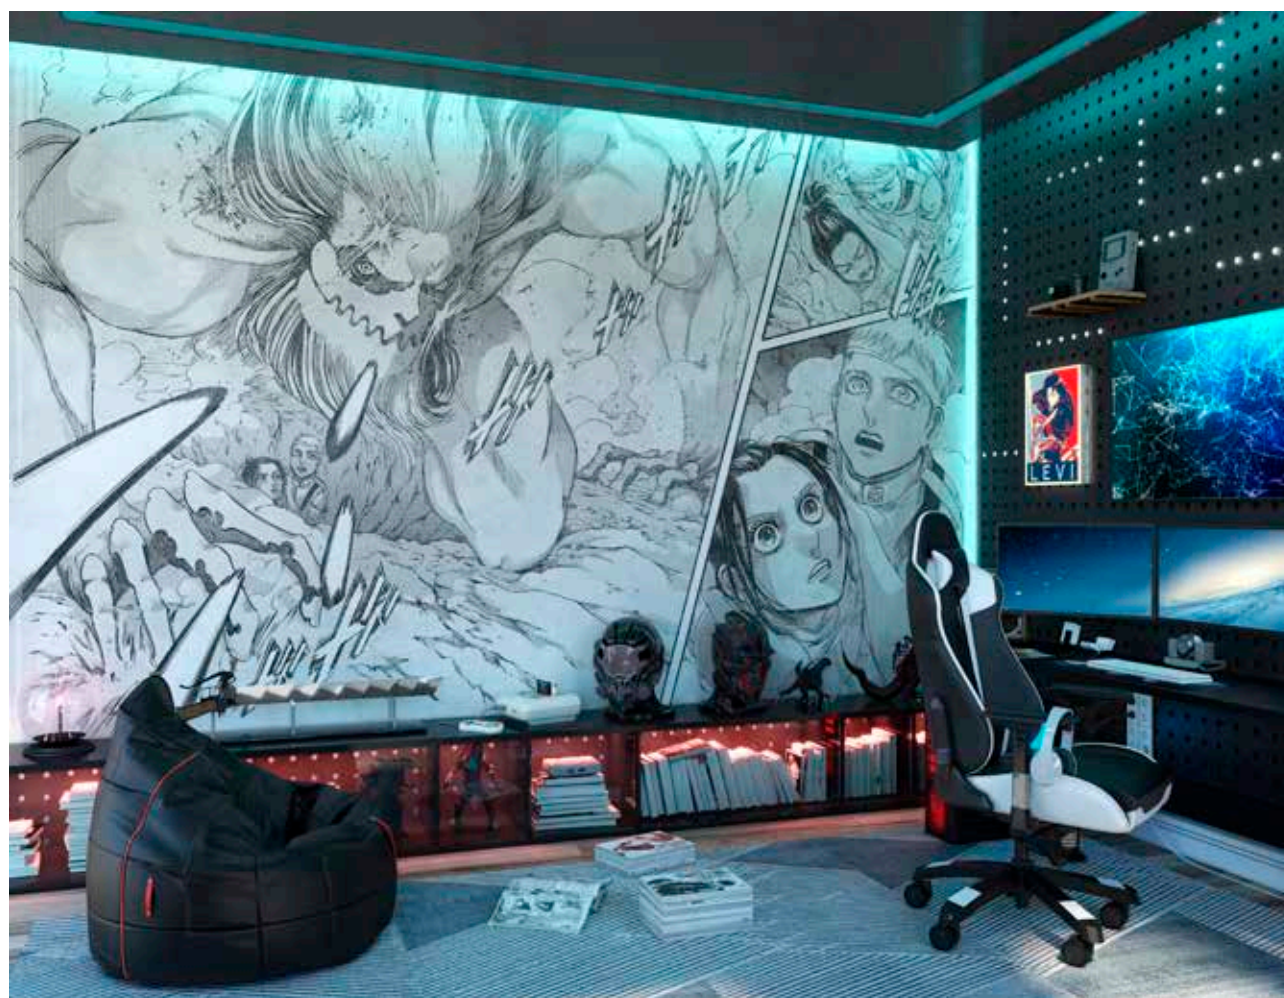

進撃の巨人 KODANSHA
© Hajime Isayama/Kodansha Ltd.

79901 - GALLIARD