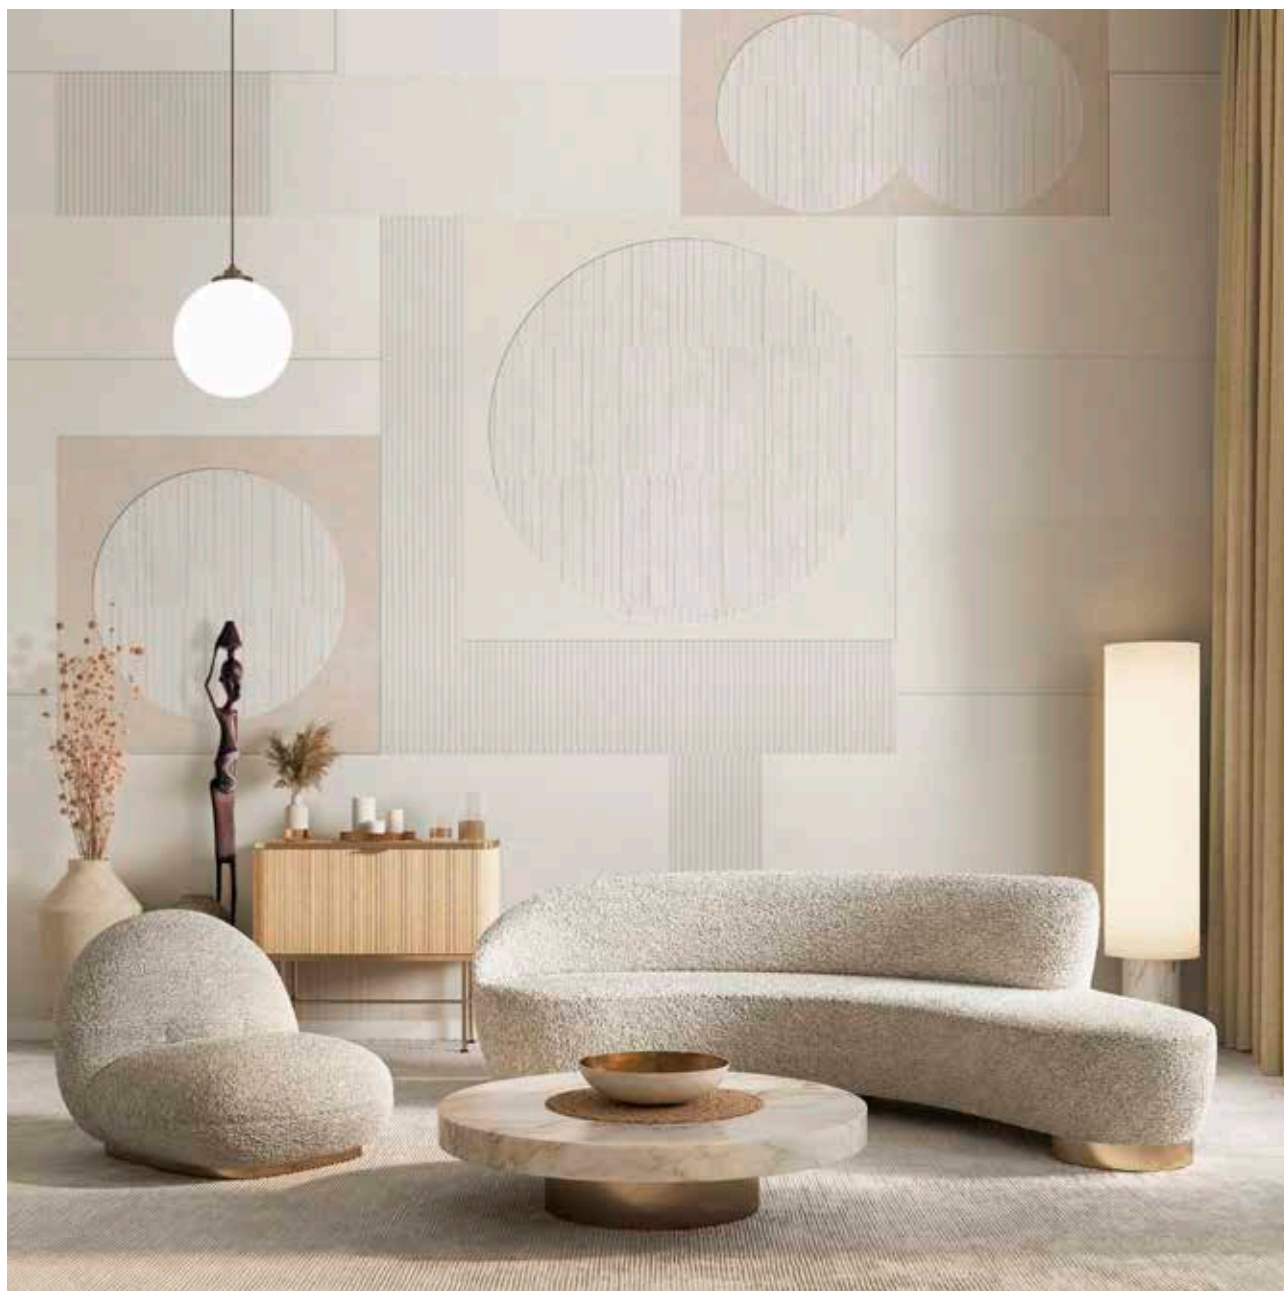

81590 – SAFI