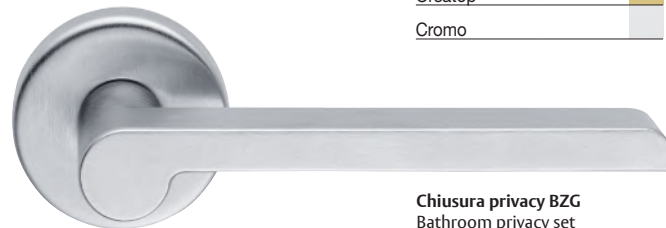

W.W. - H 1054

Design: Valli Workshop
Ottone / Brass

Maniglia per porta / Door handle

Finiture / Finishes

Nikmatt

Orsatop

Cromo

Chiusura privacy BZG
Bathroom privacy set