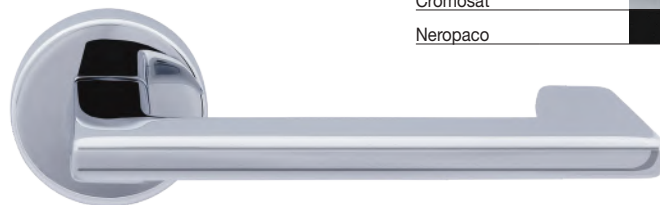

Oberon - H 1044 U

Design: Vincent Van Duysen
Ottone / Brass

Maniglia per porta / Door handle

Finiture / Finishes

Cromo

Cromosat

Neropaco