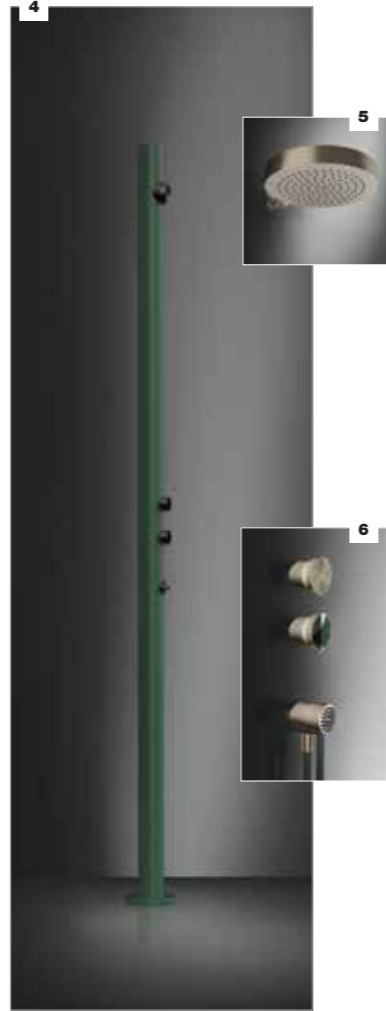

273 Matte Greige   275 Matte Cipria   276 Matte Agave   280 Matte Ocra   281 Matte Coral   239 Steel Brushed   299 Matte Black   856 Corten

INSERTI INTERCAMBIABILI INTERCHANGEABLE INSERTS

66600

Insert / Inserto

WARM

NEUTRAL

ACCENT

MATERIC

NATURE

66602

ART insert / Inserto Art