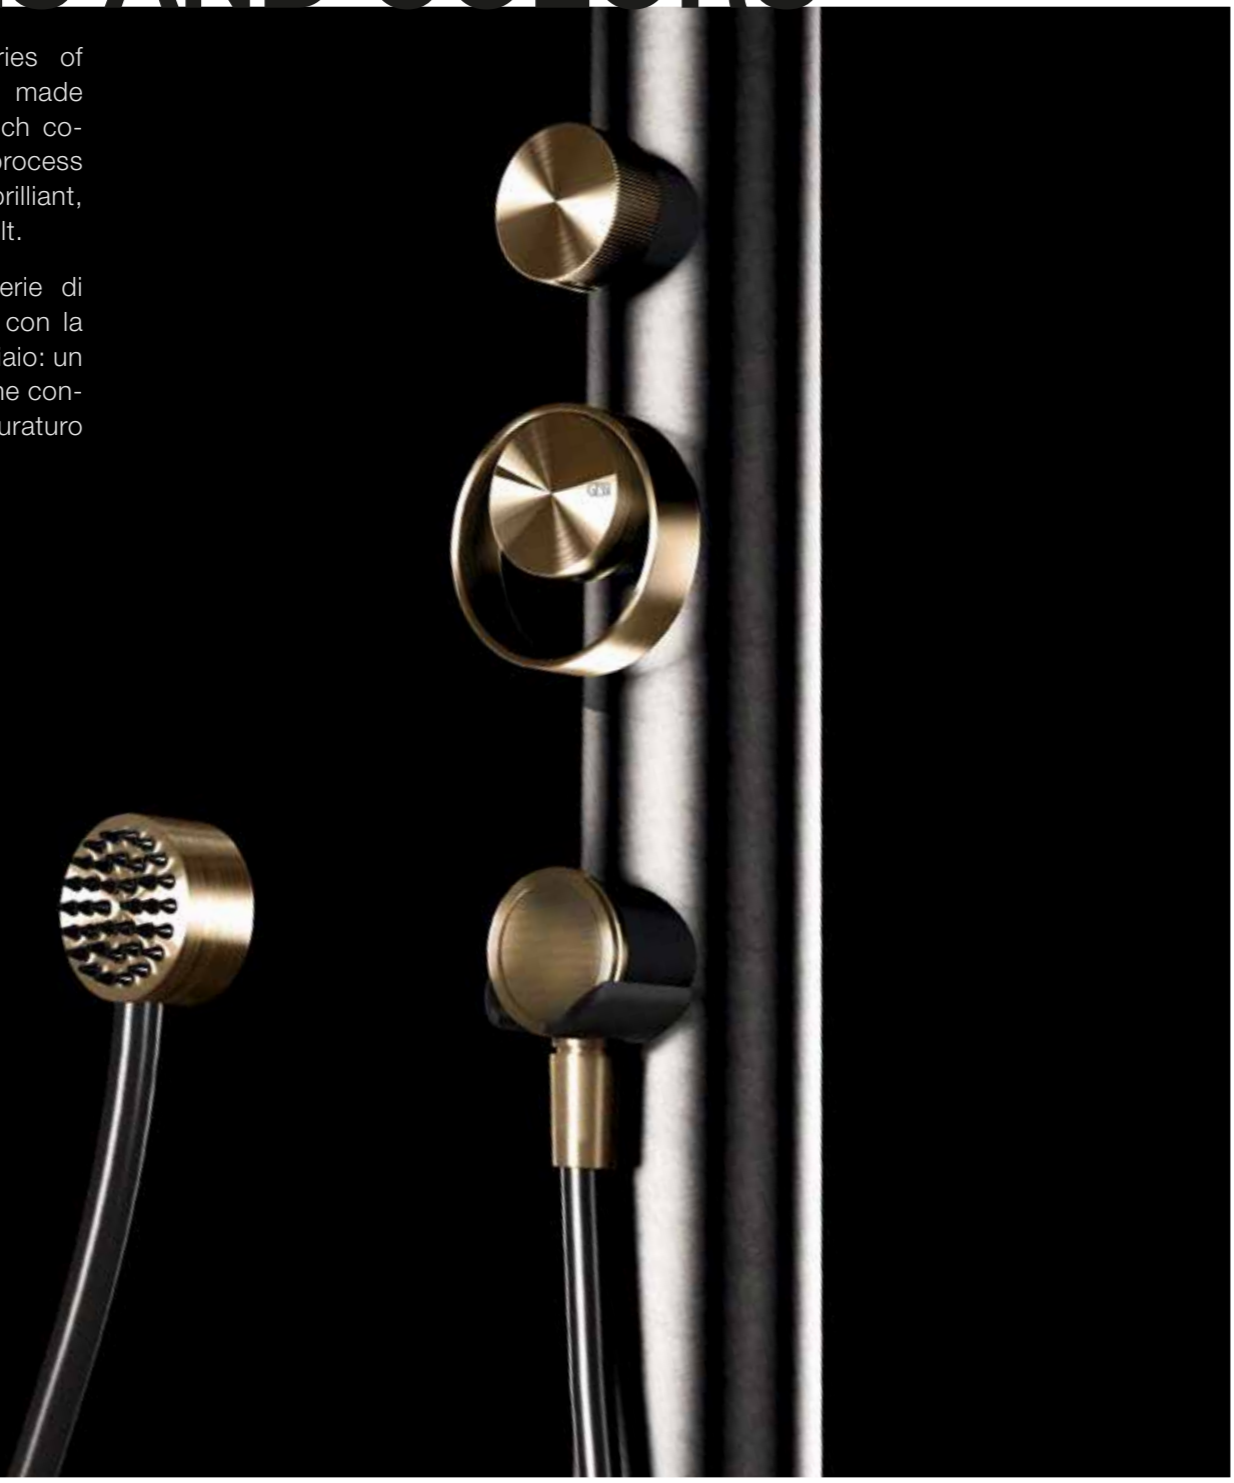

SHAPES AND COLORS

Gessi has designed a series of shower heads and handles made with the PVD technique, which colors the steel: a high-tech process that allows you to obtain a brilliant, long-lasting and flawless result.

Gessi ha progettato una serie di soffioni e maniglie realizzate con la tecnica PVD, che colora l'acciaio: un processo di alta tecnologia che consente un risultato brillante, duraturo e senza imperfezioni.