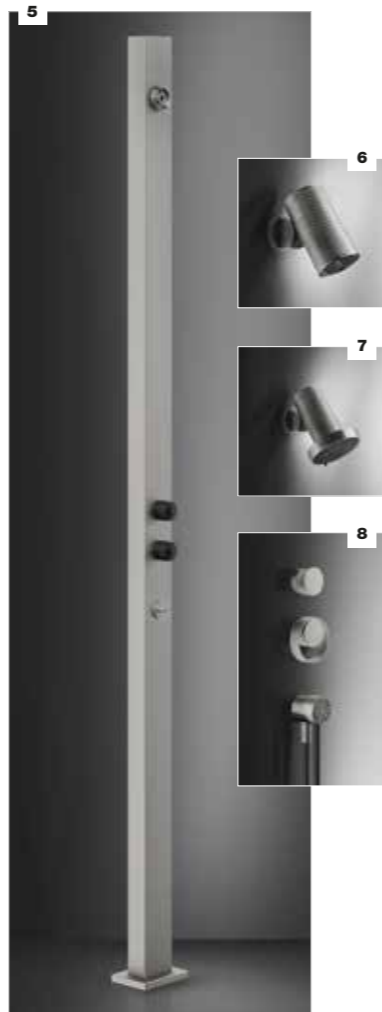

8. 63214
LEVER/HANDSHOWER KIT FOR 63207 / KIT MANIGLIA/DOCCETTA PER ARTICOLO 63207

- #239 STEEL BRUSHED
- #299 MATT BLACK (NO TRAME)
- #726 WARM BRONZE BRUSHED
- #727 BRASS BRUSHED
- #707 BLACK METAL BRUSHED
- #708 COPPER BRUSHED

PRIVATE WELLNESS® OUTDOOR L GO2

Finishes List

- #239 Steel Brushed
- #299 Matte Black
- #856 Corten

1. 63224_63231

ONE EXIT SHOWER COLUMN, TO BE COMPLETED WITH LEVER KIT AND SPOTWATER IN THE DESIRED FINISH / COLONNA DOCCIA DA ESTERNO A 1 VIA , DA COMPLETARE CON KIT MANIGLIE E SPOTWATER, NELLA FINITURA DESIDERATA

- #239 STEEL BRUSHED
- #299 MATT BLACK
- #856 CORTEN

2. SPOTWATER

WALL-MOUNTED ADJUSTABLE AND ANTI-LIMESTONE SHOWERHEAD / SOFFIONE A PARETE SNODATO E ANTICALCARE

MULTISPRAY

- 57701 FLESSA
- 57741 TRAME
- 57711 INTRECCIO
- 57721 MECCANICA
- 57731 CESELLO

RAIN

- 57703 FLESSA
- 57743 TRAME
- 57713 INTRECCIO
- 57723 MECCANICA
- 57733 CESELLO

ATOMIZER

- 57705 FLESSA
- 57745 TRAME
- 57715 INTRECCIO
- 57725 MECCANICA
- 57735 CESELLO

WATERFALL

- 57707 FLESSA
- 57747 TRAME
- 57717 INTRECCIO
- 57727 MECCANICA
- 57737 CESELLO

- #239 STEEL BRUSHED
- #299 MATT BLACK (NO TRAME)
- #726 WARM BRONZE BRUSHED
- #727 BRASS BRUSHED
- #707 BLACK METAL BRUSHED
- #708 COPPER BRUSHED

3. 63222

BUTTON FINISHING COVER FOR OUTDOOR COLUMNS 63231 AND 63233 / COVER DI FINITURA PER PULSANTI PER ARTICOLI 63231 E 63233

- #239 STEEL BRUSHED
- #299 MATT BLACK (NO TRAME)
- #726 WARM BRONZE BRUSHED
- #727 BRASS BRUSHED
- #707 BLACK METAL BRUSHED
- #708 COPPER BRUSHED