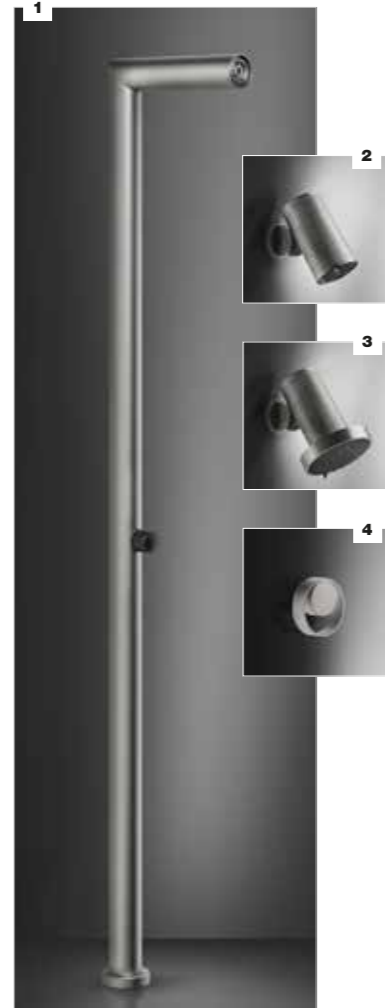

1. 63215_63201
ONE EXIT SHOWER COLUMN, TO BE COMPLETED WITH LEVER KIT AND SPOTWATER IN THE DESIRED FINISH / COLONNA DOCCIA DA ESTERNO A 1 VIA , DA COMPLETARE CON KIT MANIGLIE E SPOTWATER, NELLA FINITURA DESIDERATA

- #239 STEEL BRUSHED
- #299 MATT BLACK
- #856 CORTEN

2. SPOTWATER

WALL-MOUNTED ADJUSTABLE AND ANTI-LIMESTONE SHOWERHEAD / SOFFIONE A PARETE SNODATO E ANTICALCARE

MULTISPRAY

- 57201 FLESSA
- 57241 TRAME
- 57211 INTRECCIO
- 57221 MECCANICA
- 57231 CESELLO
- 57289 RIGATO
- 57287 DIAMANTATO

RAIN

- 57203 FLESSA
- 57243 TRAME
- 57213 INTRECCIO
- 57223 MECCANICA
- 57233 CESELLO
- 57277 RIGATO
- 57275 DIAMANTATO

ATOMIZER

- 57205 FLESSA
- 57245 TRAME
- 57215 INTRECCIO
- 57225 MECCANICA
- 57235 CESELLO
- 57281 RIGATO
- 57279 DIAMANTATO

WATERFALL

- 57207 FLESSA
- 57247 TRAME
- 57217 INTRECCIO
- 57227 MECCANICA
- 57237 CESELLO
- 57285 RIGATO
- 57283 DIAMANTATO

- #239 STEEL BRUSHED
- #299 MATT BLACK (NO TRAME)
- #726 WARM BRONZE BRUSHED
- #707 BLACK METAL BRUSHED
- #708 COPPER BRUSHED
- #727 BRASS BRUSHED

3. SPOTWATER

WALL-MOUNTED ADJUSTABLE AND ANTI-LIMESTONE SHOWERHEAD, RAINFALL/SPRAY/ MASSAGE FUNCTION / SOFFIONE A PARETE SNODATO E ANTICALCARE. FUNZIONE PIOGGIA/ SPRAY/MASSAGGIO

- 57249 FLESSA
- 57257 TRAME
- 57251 INTRECCIO
- 57253 MECCANICA
- 57255 CESELLO
- 57271 RIGATO
- 57273 DIAMANTATO

- #239 STEEL BRUSHED
- #299 MATT BLACK (NO TRAME)
- #726 WARM BRONZE BRUSHED
- #707 BLACK METAL BRUSHED
- #708 COPPER BRUSHED
- #727 BRASS BRUSHED

4. 63211
LEVER KIT FOR 63201 / KIT MANIGLIA PER ARTICOLO 63201

- #239 STEEL BRUSHED
- #299 MATT BLACK (NO TRAME)
- #726 WARM BRONZE BRUSHED
- #727 BRASS BRUSHED
- #707 BLACK METAL BRUSHED
- #708 COPPER BRUSHED

5. 63215_63203
TWO EXITS SHOWER COLUMN, TO BE COMPLETED WITH LEVER/HANDSHOWER KIT AND SPOTWATER IN THE DESIRED FINISH / COLONNA DOCCIA DA ESTERNO A 2 VIE , DA COMPLETARE CON KIT MANIGLIE/DOCCETTA E SPOTWATER, NELLA FINITURA DESIDERATA

- #239 STEEL BRUSHED
- #299 MATT BLACK
- #856 CORTEN

6. SPOTWATER

WALL-MOUNTED ADJUSTABLE AND ANTI-LIMESTONE SHOWERHEAD / SOFFIONE A PARETE SNODATO E ANTICALCARE

MULTISPRAY

- 57201 FLESSA
- 57241 TRAME
- 57211 INTRECCIO
- 57221 MECCANICA
- 57231 CESELLO
- 57289 RIGATO
- 57287 DIAMANTATO

RAIN

- 57203 FLESSA
- 57243 TRAME
- 57213 INTRECCIO
- 57223 MECCANICA
- 57233 CESELLO
- 57277 RIGATO
- 57275 DIAMANTATO

ATOMIZER

- 57205 FLESSA
- 57245 TRAME
- 57215 INTRECCIO
- 57225 MECCANICA
- 57235 CESELLO
- 57281 RIGATO
- 57279 DIAMANTATO

WATERFALL

- 57207 FLESSA
- 57247 TRAME
- 57217 INTRECCIO
- 57227 MECCANICA
- 57237 CESELLO
- 57285 RIGATO
- 57283 DIAMANTATO

- #239 STEEL BRUSHED
- #299 MATT BLACK (NO TRAME)
- #726 WARM BRONZE BRUSHED
- #707 BLACK METAL BRUSHED
- #708 COPPER BRUSHED
- #727 BRASS BRUSHED

7. SPOTWATER

WALL-MOUNTED ADJUSTABLE AND ANTI-LIMESTONE SHOWERHEAD, RAINFALL/SPRAY/ MASSAGE FUNCTION / SOFFIONE A PARETE SNODATO E ANTICALCARE. FUNZIONE PIOGGIA/ SPRAY/MASSAGGIO

- 57249 FLESSA
- 57257 TRAME
- 57251 INTRECCIO
- 57253 MECCANICA
- 57255 CESELLO
- 57271 RIGATO
- 57273 DIAMANTATO

- #239 STEEL BRUSHED
- #299 MATT BLACK (NO TRAME)
- #726 WARM BRONZE BRUSHED
- #707 BLACK METAL BRUSHED
- #708 COPPER BRUSHED
- #727 BRASS BRUSHED