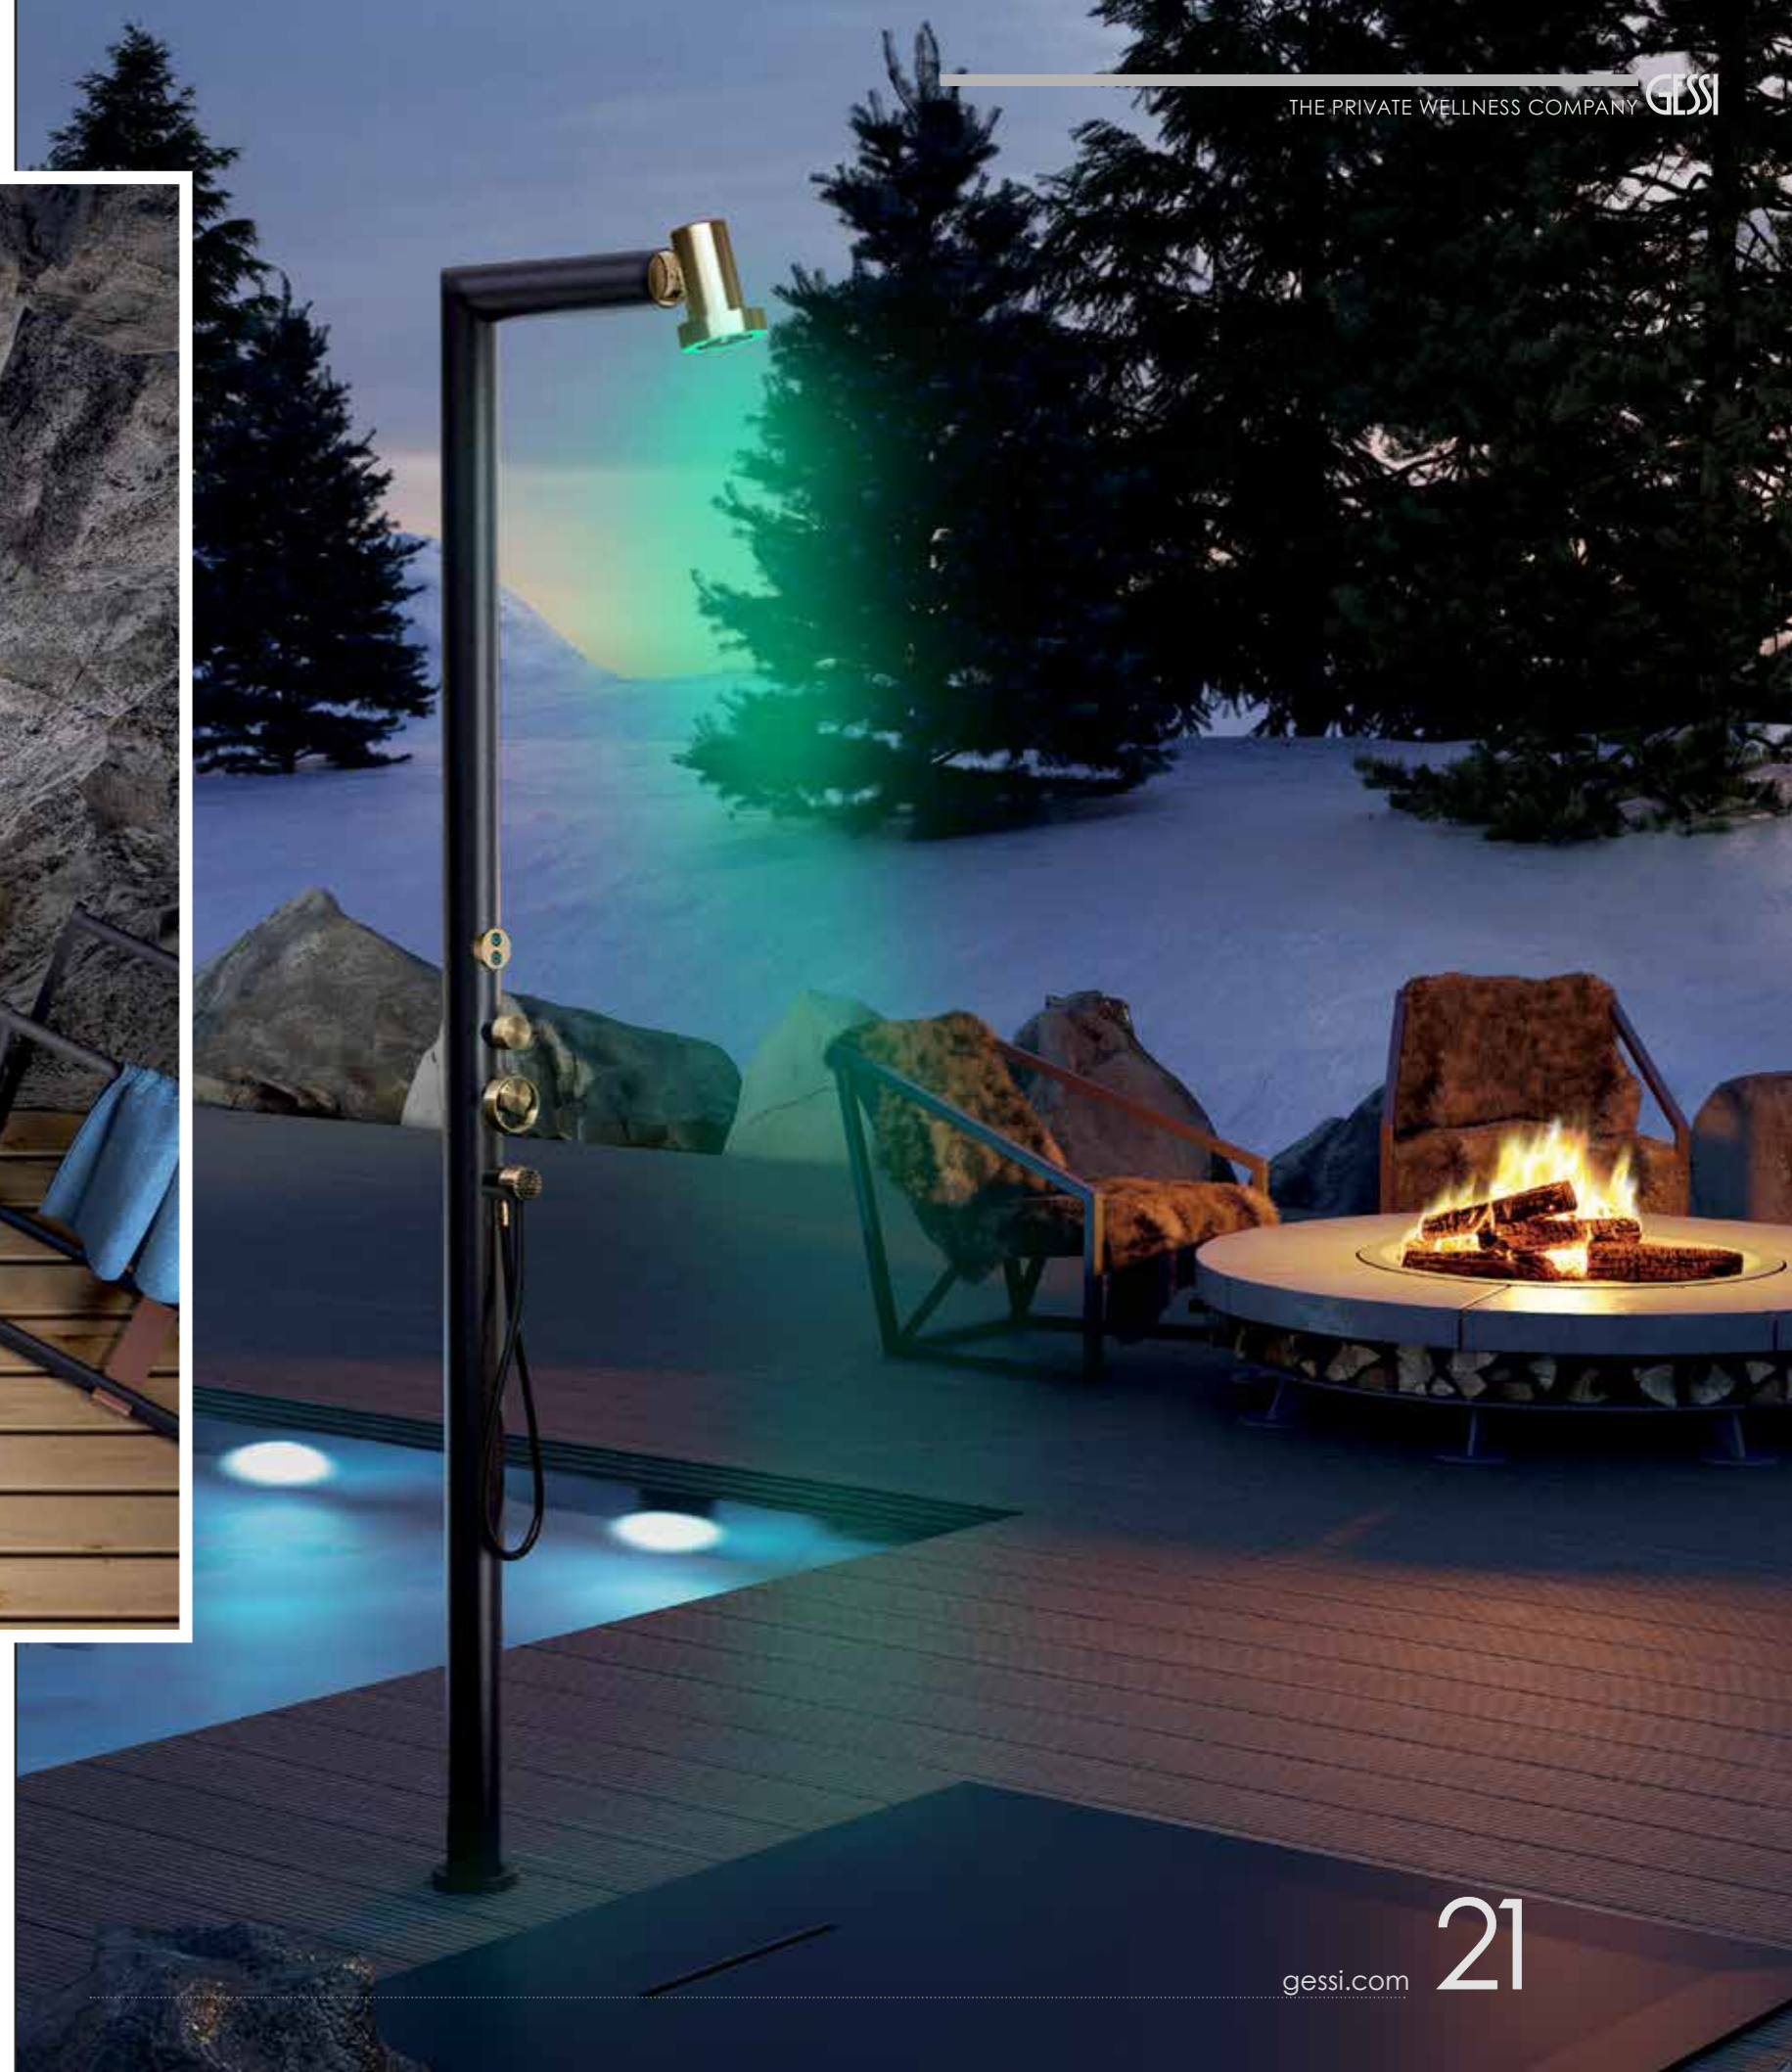

Outdoor L represents the latest and innovative wellness proposal by Gessi for an outdoor product. The pioneering technological system combines lighting and chromotherapy for the first time.

Outdoor L rappresenta l'ultima e innovativa proposta wellness di Gessi per un prodotto ad esterno. Il pionieristico sistema tecnologico ideato coniuga per la prima volta illuminazione e cromoterapia.