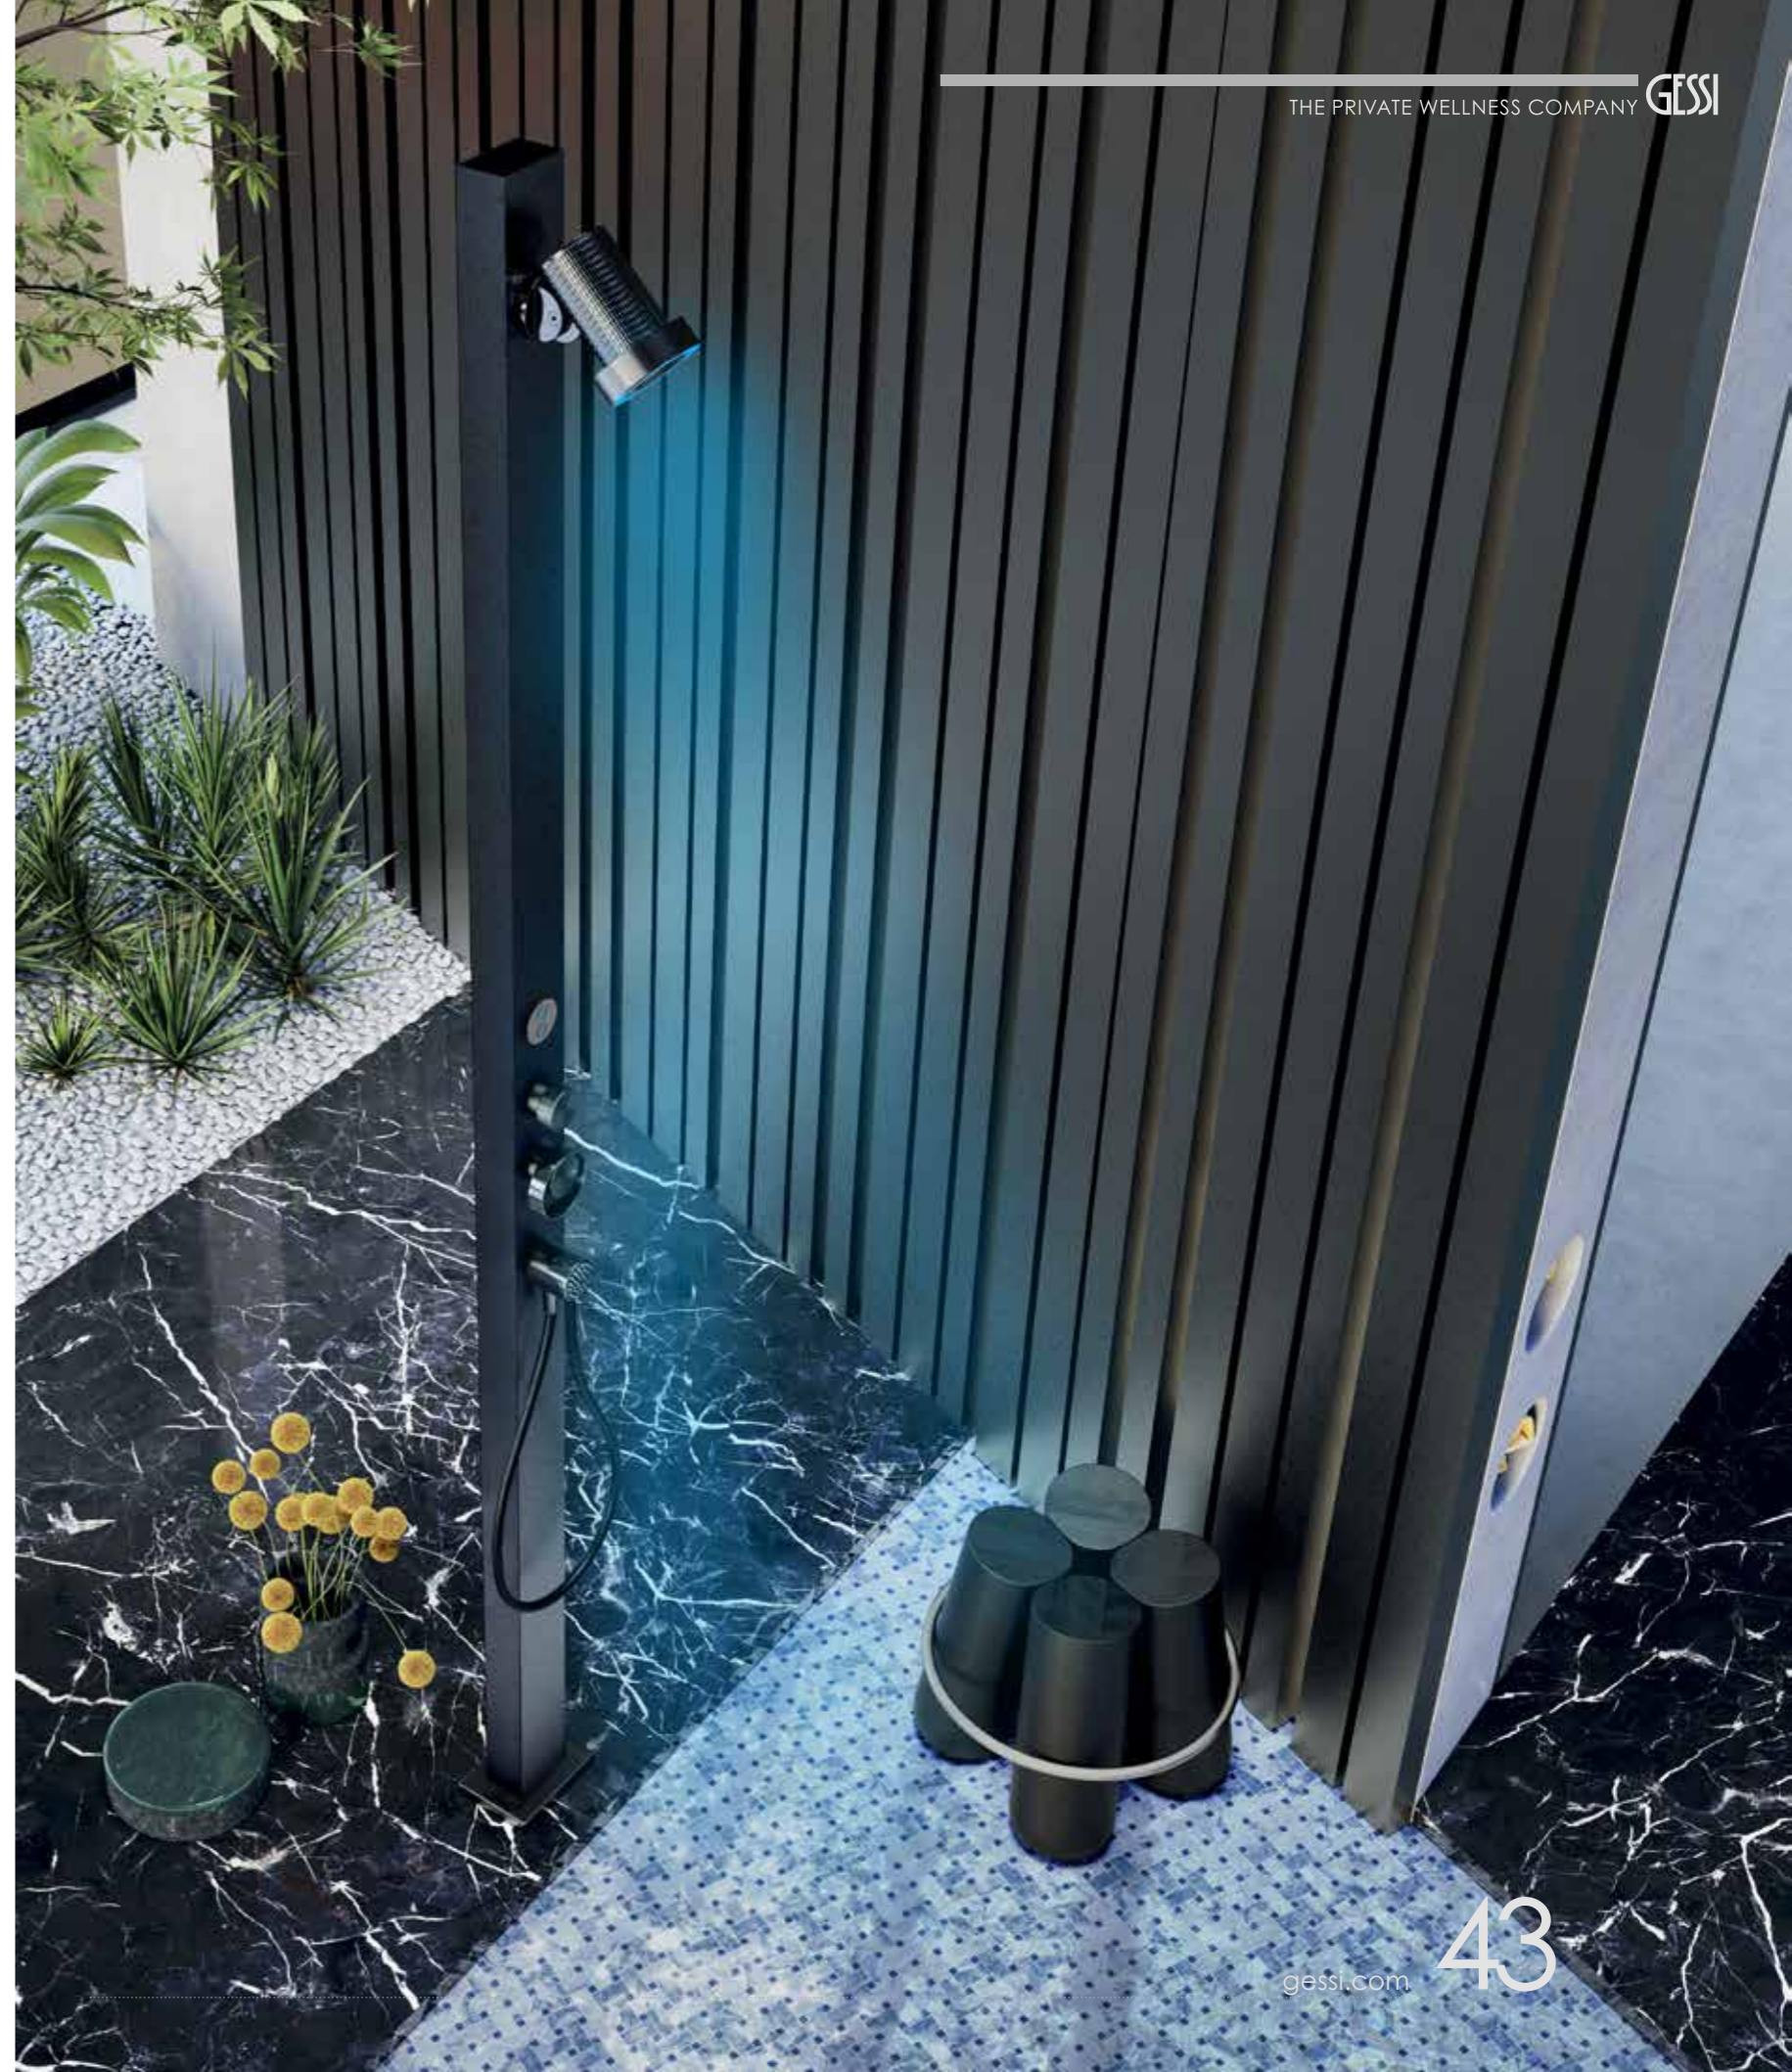

Functionality and practicality have always been synonymous with Gessi, who once again, chose to make the experience of well-being comfortable and immediate in this new creation. For this reason, all the adjustments of the luminous and chromatic intensity can be controlled directly on the shaft of the column through an innovative touch system.

Funzionalità e praticità sono da sempre sinonimi per Gessi, che anche in questa nuova creazione ha scelto di rendere l'esperienza di benessere comoda e immediata. Per questo, tutta la regolazione dell'intensità luminosa e cromatica può essere controllata direttamente sul fusto della colonna attraverso un innovativo sistema touch