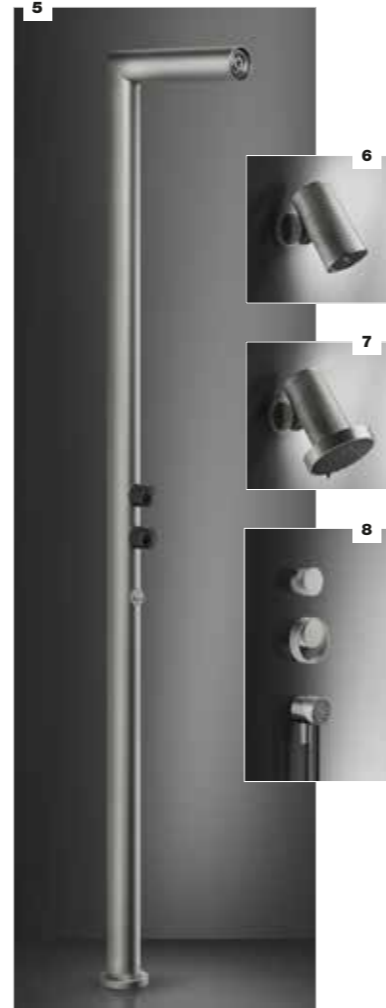

8. 63212
LEVER/HANDSHOWER KIT FOR 63203 / KIT MANIGLIA/DOCCETTA PER ARTICOLO 63203

- #239 STEEL BRUSHED
- #299 MATT BLACK (NO TRAME)
- #726 WARM BRONZE BRUSHED
- #727 BRASS BRUSHED
- #707 BLACK METAL BRUSHED
- #708 COPPER BRUSHED

PRIVATE WELLNESS® OUTDOORL GO1

Finishes List

- #239 Steel Brushed
- #299 Matte Black
- #856 Corten

1. 63224_63225
ONE EXIT SHOWER COLUMN, TO BE COMPLETED WITH LEVER KIT AND SPOTWATER IN THE DESIRED FINISH / COLONNA DOCCIA DA ESTERNO A 1 VIA , DA COMPLETARE CON KIT MANIGLIE E SPOTWATER, NELLA FINITURA DESIDERATA

- #239 STEEL BRUSHED
- #299 MATT BLACK
- #856 CORTEN

2. SPOTWATER

WALL-MOUNTED ADJUSTABLE AND ANTI-LIMESTONE SHOWERHEAD / SOFFIONE A PARETE SNODATO E ANTICALCARE

MULTISPRAY

- 57701 FLESSA
- 57741 TRAME
- 57711 INTRECCIO
- 57721 MECCANICA
- 57731 CESELLO

RAIN

- 57703 FLESSA
- 57743 TRAME
- 57713 INTRECCIO
- 57723 MECCANICA
- 57733 CESELLO

ATOMIZER

- 57705 FLESSA
- 57745 TRAME
- 57715 INTRECCIO
- 57725 MECCANICA
- 57735 CESELLO

WATERFALL

- 57707 FLESSA
- 57747 TRAME
- 57717 INTRECCIO
- 57727 MECCANICA
- 57737 CESELLO

- #239 STEEL BRUSHED
- #299 MATT BLACK (NO TRAME)
- #726 WARM BRONZE BRUSHED
- #727 BRASS BRUSHED
- #707 BLACK METAL BRUSHED
- #708 COPPER BRUSHED

3. 63220

BUTTON FINISHING COVER FOR OUTDOOR COLUMNS 63225 AND 63229 / COVER DI FINITURA PER PULSANTI PER ARTICOLI 63225 E 63229

- #239 STEEL BRUSHED
- #299 MATT BLACK (NO TRAME)
- #726 WARM BRONZE BRUSHED
- #727 BRASS BRUSHED
- #707 BLACK METAL BRUSHED
- #708 COPPER BRUSHED