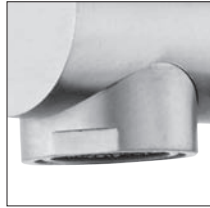

*STEEL TOP shower column
with thermostatic mixer
STEELQ 168RAC*

Finiture
AC / Acciaio INOX

Finishes
AC / Stainless Steel

© **ZSOF 111AC**
Braccio doccia **STEEL** L.400mm
STEEL Shower arm l. 400mm

© **ZSOF 112AC**
Soffione **STEEL** Ø230mm
STEEL Ø230mm shower head

© **ZSOF 113AC**
Soffione **STEEL TOP** Ø300mm
STEEL TOP Ø300mm shower head

Doccetta monogetto
estraiibile

Pull-out-spray

© **STEEL2 180AC**

Miscelatore lavello con canna
orientabile

*One-hole sink mixer with
swivel spout*

Finiture

AC / Acciaio INOX

Finishes

AC / Stainless Steel

© **STEEL2 185AC**

Miscelatore lavello con doccetta monogetto
estraiibile e canna orientabile

*One-hole sink mixer with pull-out-spray and
swivel spout*