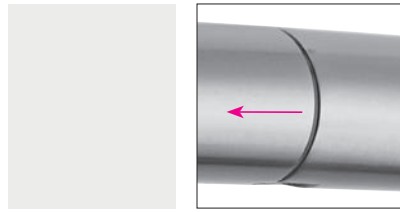

*STEEL TOP shower column
with thermostatic mixer
STEELQ 168RAC*

Finiture
AC / Acciaio INOX

Finishes
AC / Stainless Steel

© **ZSOF 111AC**
Braccio doccia **STEEL** L.400mm
STEEL Shower arm l. 400mm

© **ZSOF 112AC**
Soffione **STEEL** Ø230mm
STEEL Ø230mm shower head

© **ZSOF 113AC**
Soffione **STEEL TOP** Ø300mm
STEEL TOP Ø300mm shower head

Doccetta monogetto
estraiibile

Pull-out-spray

© **STEEL2 180AC**

Miscelatore lavello con canna
orientabile

*One-hole sink mixer with
swivel spout*

Finiture

AC / Acciaio INOX

Finishes

AC / Stainless Steel

© **STEEL2 185AC**

Miscelatore lavello con doccetta monogetto
estraiibile e canna orientabile

*One-hole sink mixer with pull-out-spray and
swivel spout*