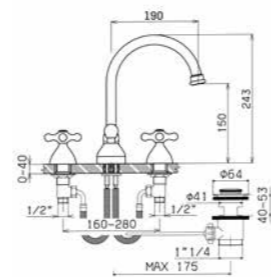

■ 55590000E051 183,20

Batteria per bidet con movimenti ceramici e scarico da 5/4"
3-holes bidet mixer with ceramic discs valves and 5/4" pop-up waste