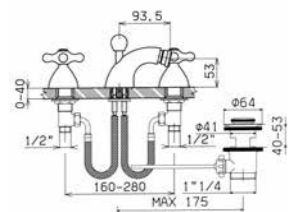

■ 55450000E051 304,60

Batteria per bidet a 3 fori con movimenti ceramici e scarico da 5/4"
3-holes bidet mixer with ceramic discs valves and 5/4" pop-up waste