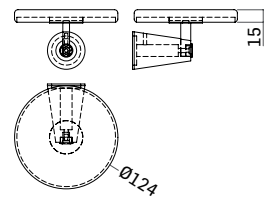

Portasalviette 50 cm
Towel holder cm 50

00000608L30I	205,00
00000608L30G	307,50
00000608L30F	307,50

Portasalviette 30 cm.
Towel holder cm. 30

00000600000I	170,00
00000600000G	255,00
00000600000F	255,00

Portasapone a parete
Wall mounted soap dish