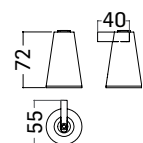

00000602000I	120,00
00000602000G	180,00
00000602000F	180,00

Appendiabiti
Hook