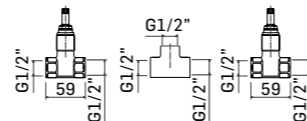

Rubinetti da incasso con movimenti ceramici per batteria da lavabo a muro
Straight stop-cocks with ceramic discs valves for wall-mounted basin mixer

4515PI000027	73,70

Rubinetti da incasso con movimenti tradizionali per batteria da lavabo a muro
Straight stop-cocks with traditional headvalves for wall-mounted basin mixer