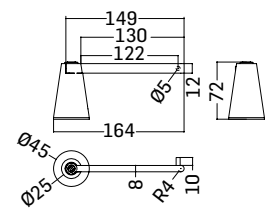

00000602000I	120,00
00000602000G	180,00
00000602000F	180,00

Appendiabiti
Hook