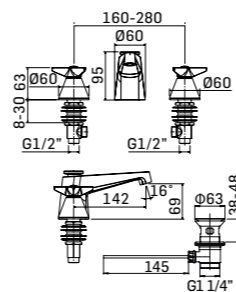

Da abbinare a rubinetteria monoforo art. 4514 o 4511
To be combined with traditional mixers ref. 4514 or 4511

CODICE/CODE EURO

45100000051	457,20
4510000005G	667,50
4510000005F	667,50

Batteria per lavabo a 3 fori con movimenti ceramici e scarico da 5/4"
3-holes basin mixer with ceramic discs valves and 5/4" pop-up waste