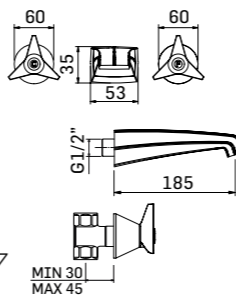

Parti esterne per lavabo a muro
External components for wall-mounted basin mixer

Da completare con rubinetti da incasso 4519PI000027-4515PI000027
To be completed with straight stop-cocks and diverter 4519PI000027-4515PI000027