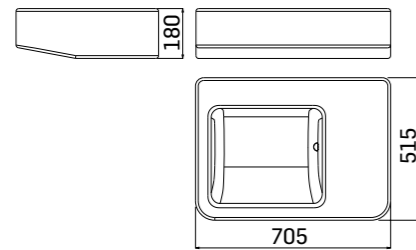

LAVABO IN CRISTALPLANT®

BIANCO E NERO OPACO
DA APPOGGIO O SOSPESO
DISPONIBILE CON FORATURE
PER 4 TIPOLOGIE DI MISCELATORI

*MATT WHITE AND MATT BLACK
COUNTERTOP OR WALL-HUNG
AVAILABLE WITH CUT-OUTS
FOR 4 TYPES OF MIXERS*

RUBINETTERIA A PARETE