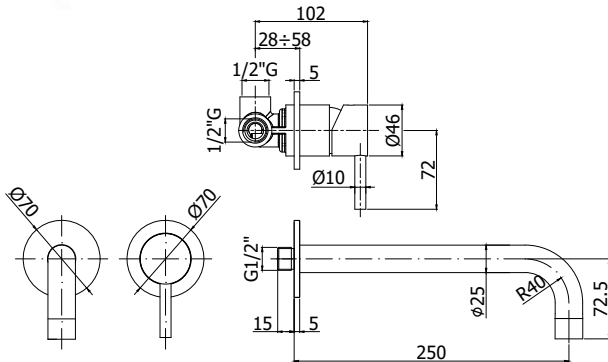

Concealed bath/shower mixer (2 outlets) complete with:

- diverter cartridge
- stainless steel wall plate 325x122mm
- spout with aerator

STEEL 002.. **Finiture - Finishes** **EUR**
 con doccia Minimal Steel e flessibile **AC**
 with Minimal Steel hand-shower and flexible hose

- piastra in acciaio inox Ø55mm
- piastra in acciaio inox Ø70mm
- attacchi 1/2" G

Concealed shower mixer (2 outlets) complete with:

- stainless steel wall plate Ø55mm
- stainless steel wall plate Ø70mm
- 1/2" G connections

AC

new

Miscelatore incasso lavabo completo di:

- piastre in acciaio Ø70mm
- attacchi 1/2" G

Concealed single lever basin mixer complete with:

- stainless steel wall plates Ø70mm
- 1/2" G connections

STEEL 006.. 70