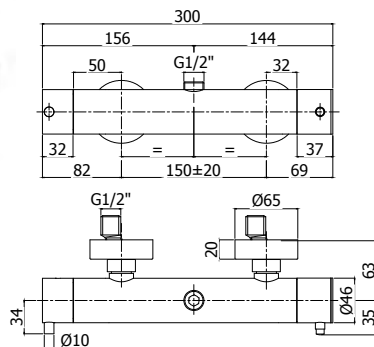

termostatico - thermostatic

1. Miscelatore termostatico doccia (2 uscite) completo di:
2. cartuccia deviatore
   - set 2 eccentrici 1/2"x3/4"G e rosoni
   - attacchi 1/2"G
3. Thermostatic shower mixer (2 outlets) complete with:
4. diverter cartridge
   - set of 2 S-wall-unions 1/2"x3/4"G and wall-plates
   - 1/2"G connections

STEELQ 168R..	Finiture - Finishes	EUR
rovesciato senza set doccia • con attacco superiore 1/2"G • per colonna doccia ZCOL500 overturned without shower set	AC	
• with 1/2"G upper connection • for shower column ZCOL500		

* Solo in abbinamento con colonne doccia
* To be used with shower columns only