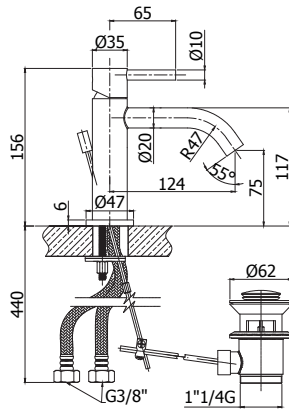

Miscelatore lavabo completo di:

- aeratore
- set 2 flessibili inox 3/8"G - 450mm

Wash basin mixer complete with:

- aerator
- set of 2 stainless steel hoses 3/8"G - 450mm

STEEL 071.. ..... **Finiture - Finishes** ..... **EUR**
senza scarico ..... **AC**
without pop up waste

STEEL 075.. ..... **Finiture - Finishes** ..... **EUR**
con scarico automatico 1"1/4G ..... **AC**
with 1"1/4G pop up waste