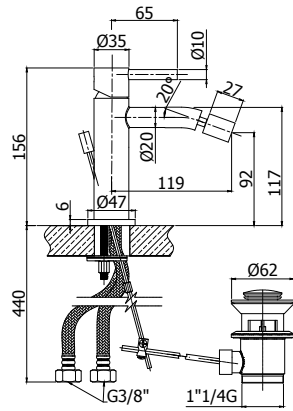

1. Miscelatore bidet completo di:
2. snodo e aeratore
   - set 2 flessibili inox 3/8"G - 450mm
3. Bidet mixer complete with:
4. swivel joint and aerator
   - set of 2 stainless steel hoses 3/8"G - 450mm

STEEL 131..	Finiture - Finishes	EUR
senza scarico without pop up waste	AC	
STEEL 135..		
con scarico automatico 1"1/4G with 1"1/4G pop up waste	AC