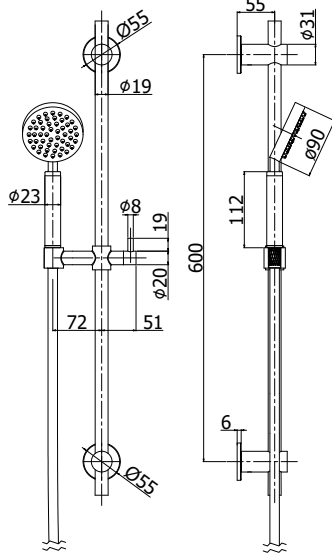

new

Saliscendi STEEL SOFT completo di:

- asta $\varnothing 19$ x L.700 mm in acciaio inox
- supporti regolabili in acciaio inox
- supporto doccia scorrevole in acciaio inox
- doccia Soft Steel in acciaio inox
- flex metallo doppia aggraffatura 1500 mm con calotta conica girevole

STEEL SOFT sliding rail shower set complete with:

- stainless steel rod $\varnothing 19$ x L.700 mm
- adjustable stainless steel wall brackets
- stainless steel slider bracket
- Soft Steel stainless steel hand-shower
- double interlock twist-free metal flexible hose 1500 mm with conical nut

ZSAL 200 STEEL SOFT

Finiture - Finishes   **EUR**

con interasse 600 mm
with distance between centres 600 mm

AC

new

Pres a acqua a muro Steel in acciaio inox completa di:

- attacchi 1/2"G

Steel stainless steel water wall intake complete with:

- 1/2"G connections

ZACC 416 STEEL

Finiture - Finishes   **EUR**

senza piastra
without wall plate

AC