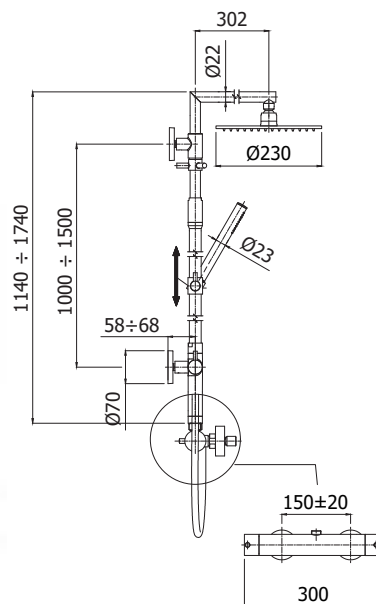

Colonna doccia regolabile STEEL completa di:

- cartuccia deviatore
- supporti regolabili
- doccia Minimal Steel in acciaio inox
- soffione STEEL tondo Ø230mm in acciaio inox
- flessibile 1500mm

STEEL adjustable shower column complete with:

- diverter cartridge
- adjustable wall brackets
- Minimal Steel stainless steel hand-shower
- STEEL Ø230mm "Round" stainless steel shower head
- Flexible hose 1500mm

ZCOL 500 STEEL TOP ..... **Finiture - Finishes** ..... **EUR**
con miscelatore termostatico STEELQ ..... **AC**
168RAC (con deviatore)
with thermostatic shower mixer STEELQ .....
168RAC (with diverter)

ZCOL 501 STEEL ..... **AC**
con miscelatore STEEL 168RAC .....
with shower mixer STEEL 168RAC