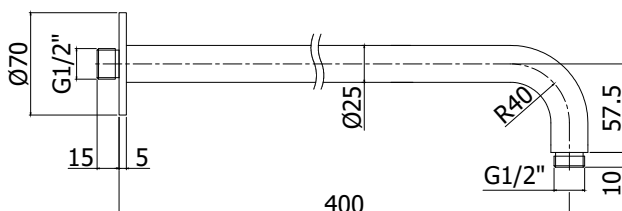

new

Saliscendi STEEL SOFT completo di:

- asta $\varnothing 19$ x L.700 mm in acciaio inox
- supporti regolabili in acciaio inox
- supporto doccia scorrevole in acciaio inox
- doccia Soft Steel in acciaio inox
- flex metallo doppia aggraffatura 1500 mm con calotta conica girevole

STEEL SOFT sliding rail shower set complete with:

- stainless steel rod $\varnothing 19$ x L.700 mm
- adjustable stainless steel wall brackets
- stainless steel slider bracket
- Soft Steel stainless steel hand-shower
- double interlock twist-free metal flexible hose 1500 mm with conical nut

ZSAL 200 STEEL SOFT

Finiture - Finishes   **EUR**

con interasse 600 mm
with distance between centres 600 mm

AC

new

Pres a acqua a muro Steel in acciaio inox completa di:

- attacchi 1/2"G

Steel stainless steel water wall intake complete with:

- 1/2"G connections

ZACC 416 STEEL

Finiture - Finishes   **EUR**

senza piastra
without wall plate

AC

Braccio doccia Steel completo di:

- rosone tondo - $\varnothing 70$ mm
- attacchi 1/2"G

Steel shower arm complete with:

- round wall plate - $\varnothing 70$ mm
- 1/2"G connections

ZSOF 111 STEEL

Finiture - Finishes   **EUR**

con lunghezza l. 400mm
with length l. 400mm

AC