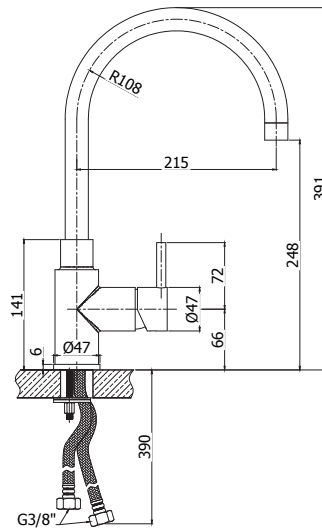

steel

Miscelatore lavello monoforo completo di:

- aeratore
- set 2 flessibili inox 3/8"G - 450mm

One-hole sink mixer complete with:

- aerator
- set of 2 stainless steel hoses 3/8"G - 450mm

STEEL2 180. ..... **Finiture - Finishes** ..... **EUR**
con canna orientabile ..... **AC**
with swivelling spout