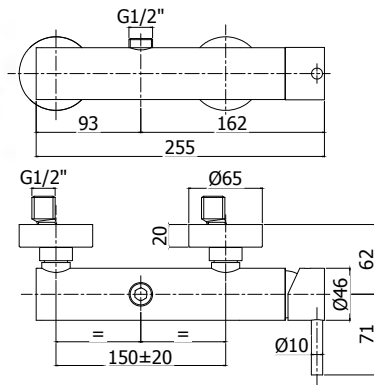

1. Miscelatore doccia completo di:
2. set 2 eccentrici 1/2"x3/4"G e rosoni
3. Shower mixer complete with:
4. set of 2 S-wall-unions 1/2"x3/4"G and wall-plates

STEEL 168R..	Finiture - Finishes	EUR
rovesciato senza set doccia • con attacco superiore 1/2"G • per colonna doccia ZCOL501 overturned without shower set	AC	
• with 1/2"G upper connection • for shower column ZCOL501		

* Solo in abbinamento con colonne doccia
* To be used with shower columns only