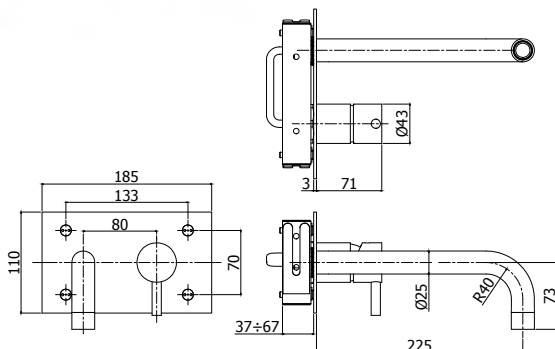

- piastra in acciaio inox Ø55mm
- piastra in acciaio inox Ø70mm
- attacchi 1/2" G

Concealed shower mixer (2 outlets) complete with:

- stainless steel wall plate Ø55mm
- stainless steel wall plate Ø70mm
- 1/2" G connections

AC

new

Miscelatore incasso lavabo completo di:

- piastre in acciaio Ø70mm
- attacchi 1/2" G

Concealed single lever basin mixer complete with:

- stainless steel wall plates Ø70mm
- 1/2" G connections

STEEL 006.. 70

con bocca e aeratore - l. 250mm
with spout and aerator - l. 250mm

Finiture - Finishes **EUR**
AC

Miscelatore incasso lavabo completo di:

- piastra in acciaio inox 185x110mm
- attacchi 1/2" G

Concealed single lever basin mixer complete with:

- stainless steel wall plate 185x110mm
- 1/2" G connections

STEEL 101..

con bocca e aeratore - l. 225mm
with spout and aerator - l. 225mm

Finiture - Finishes **EUR**
AC

steel

Miscelatore vasca/doccia con deviatore completo di: