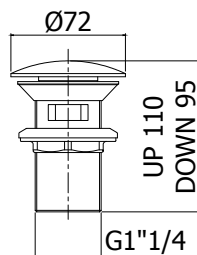

1. Scarico Clic-Clac 1"1/4G completo di:
2. troppo pieno
3. 1"1/4G Clic-Clac press top waste complete with:
4. overflow

ZSCA 069. STEEL ..... **Finiture - Finishes** ..... **EUR**
regolabile 15mm ..... **AC**
• per artt. 071-081-131
adjustable for 15mm
• for artt. 071-081-131