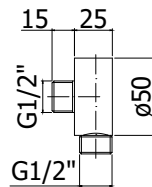

Saliscendi STEEL SOFT completo di:

- asta $\varnothing 19$ x L.700 mm in acciaio inox
- supporti regolabili in acciaio inox
- supporto doccia scorrevole in acciaio inox
- doccia Soft Steel in acciaio inox
- flex metallo doppia aggraffatura 1500 mm con calotta conica girevole

STEEL SOFT sliding rail shower set complete with:

- stainless steel rod $\varnothing 19$ x L.700 mm
- adjustable stainless steel wall brackets
- stainless steel slider bracket
- Soft Steel stainless steel hand-shower
- double interlock twist-free metal flexible hose 1500 mm with conical nut

ZSAL 200 STEEL SOFT

Finiture - Finishes   **EUR**

con interasse 600 mm
with distance between centres 600 mm

AC

new

Pres a acqua a muro Steel in acciaio inox completa di:

- attacchi 1/2"G

Steel stainless steel water wall intake complete with:

- 1/2"G connections

ZACC 416 STEEL

Finiture - Finishes   **EUR**

senza piastra
without wall plate

AC