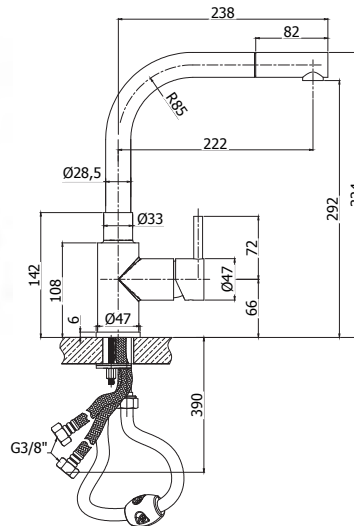

Miscelatore lavello monoforo con canna orientabile completo di:

- set 2 flessibili inox 3/8"G - 450mm
- 1 flessibile nylon 1/2"G x M15x1 cm. 150 con piombo

One-hole sink mixer with swivelling spout complete with:

- set of 2 stainless steel hoses 3/8"G - 450mm
- 1/2"-M15x1 / L.1500 mm nylon hose with weight

STEEL2 185. ..... **Finiture - Finishes** ..... **EUR**
con doccia estraibile (monogetto) in ..... **AC**
acciaio inox .....
with (single spray) stainless steel pull out .....
hand-shower