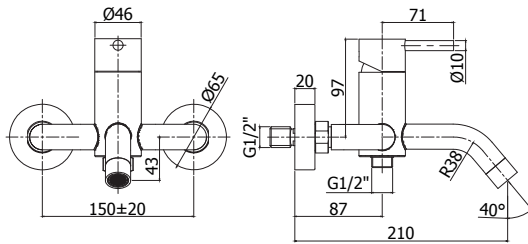

- piastra in acciaio inox Ø55mm
- piastra in acciaio inox Ø70mm
- attacchi 1/2" G

Concealed shower mixer (2 outlets) complete with:

- stainless steel wall plate Ø55mm
- stainless steel wall plate Ø70mm
- 1/2" G connections

AC

new

Miscelatore incasso lavabo completo di:

- piastre in acciaio Ø70mm
- attacchi 1/2" G

Concealed single lever basin mixer complete with:

- stainless steel wall plates Ø70mm
- 1/2" G connections

STEEL 006.. 70

con bocca e aeratore - l. 250mm
with spout and aerator - l. 250mm

Finiture - Finishes **EUR**
AC

Miscelatore incasso lavabo completo di:

- piastra in acciaio inox 185x110mm
- attacchi 1/2" G

Concealed single lever basin mixer complete with:

- stainless steel wall plate 185x110mm
- 1/2" G connections

STEEL 101..

con bocca e aeratore - l. 225mm
with spout and aerator - l. 225mm

Finiture - Finishes **EUR**
AC

steel

Miscelatore vasca/doccia con deviatore completo di: