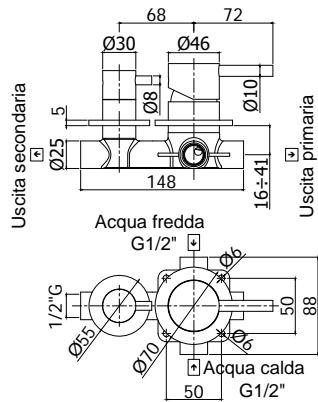

Miscelatore incasso doccia (2 uscite) completo di:

- piastra in acciaio inox Ø55mm
- piastra in acciaio inox Ø70mm
- attacchi 1/2" G

Concealed shower mixer (2 outlets) complete with:

- stainless steel wall plate Ø55mm
- stainless steel wall plate Ø70mm
- 1/2" G connections

STEEL 015..

con cartuccia deviatore
with diverter cartridge

Finiture - Finishes   **EUR**
AC

ZPRO 081..

Prolunga per art. 015

- H38mm

Extension for art. 015

- H38mm

AC

new

Miscelatore incasso lavabo completo di:

- piastre in acciaio Ø70mm
- attacchi 1/2" G

Concealed single lever basin mixer complete with:

- stainless steel wall plates Ø70mm
- 1/2" G connections

STEEL 006.. 70

con bocca e aeratore - l. 250mm
with spout and aerator - l. 250mm

Finiture - Finishes   **EUR**
AC

Miscelatore incasso lavabo completo di:

- piastra in acciaio inox 185x110mm
- attacchi 1/2" G

Concealed single lever basin mixer complete with:

- stainless steel wall plate 185x110mm
- 1/2" G connections

STEEL 101..

con bocca e aeratore - l. 225mm
with spout and aerator - l. 225mm

Finiture - Finishes   **EUR**
AC