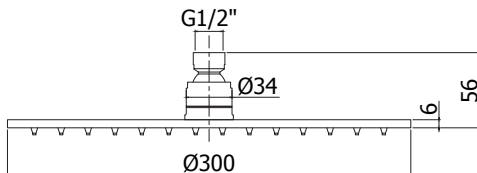

STEEL "Round" stainless steel shower head:

- antiscala system
- 6mm thickness
- 1/2"G swivel joint

ZSOF 112 STEEL

Ø230mm

Ø230mm

Finiture - Finishes

AC

EUR