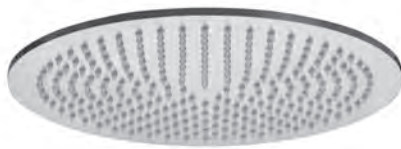

STEEL "Round" stainless steel shower head:

- antiscala system
- 6mm thickness
- 1/2"G swivel joint

ZSOF 112 STEEL

Ø230mm

Ø230mm

Finiture - Finishes

AC

EUR