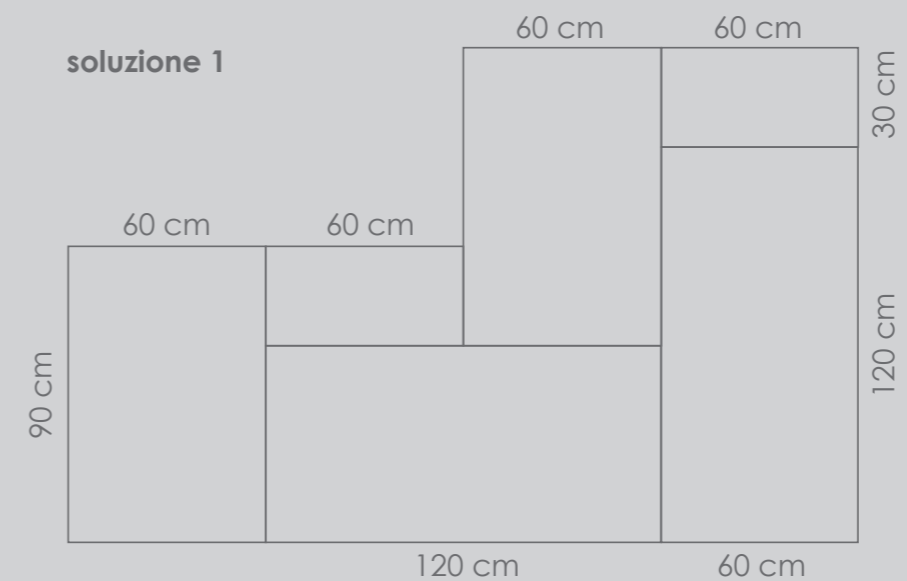

soluzione 1