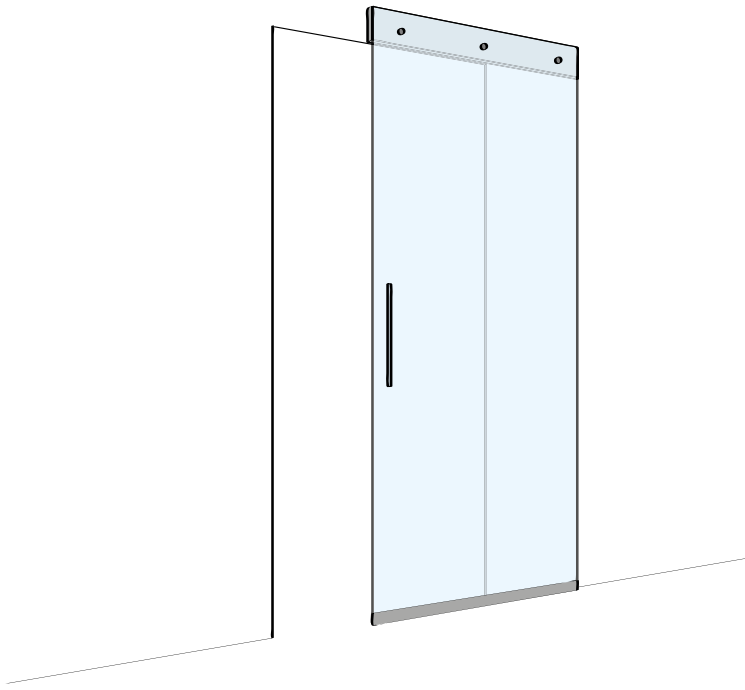

NOVITA'

SCORREVOLE PHANTOM VETRO

SCORRIMENTO INVISIBILE A PORTA APERTA O CHIUSA

NEWS GLASS PHANTOM SLIDING DOOR
INVISIBLE SLIDING SYSTEM BOTH WITH OPEN OR CLOSED DOOR