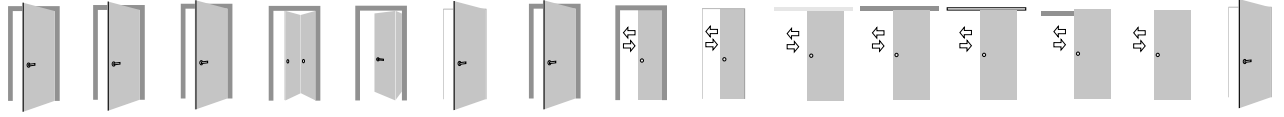

TIPOLOGIE DI APERTURA

OPENING TYPOLOGIES

LEGENDA

MODELLO	Battente	Sky	telaiο TALL	Piego	Double	Walldoor	Reversa	Scomparsa	Scomparsa Walldoor	Plana	Plana con cover	Steel	Ghost	Phantom	Rivestimento blindato
MATERIK	SI	SI	SI	SI	SI	NO	NO	SI	NO	SI	SI	SI	NO	NO	SI
MATERIK VETRO	SI	NO	NO	NO	NO	NO	NO	SI	NO	SI	SI	SI	NO	SI	NO