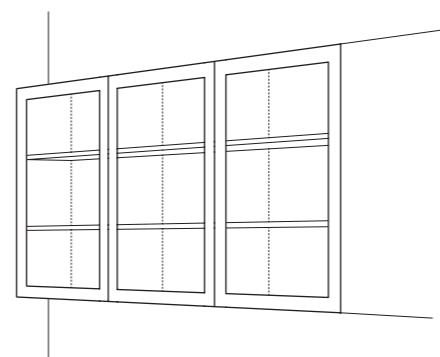

Management	10	CORPORATE GOVERNANCE
Management	9	VALUTAZIONE DELLE AZIONI
Management	5	BILIBRI E CONTROLO DI GESTIONE

Pensili vetrina anta alluminio verniciata titanio con vetro antracite, presa maniglia 4 lati.

Glass wall unit with aluminium titanium painted door and anthracite glass, handle grip on 4 sides.

Élément haut vitré, cadre aluminium peint titanium avec verre anthracite et prise poignée sur 4 cotés.