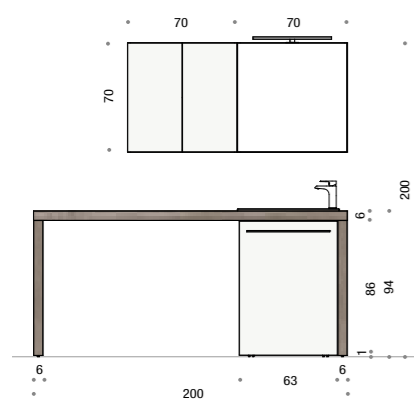

Store | collection

Praticità e contenimento racchiuse in una cornice

Il forte spessore che caratterizza i bordi dà forma ad una robusta struttura dal design lineare.

Practicality and capacity enclosed in a frame

The thickness characterizing the edges gives shape to a solid structure with a linear design.