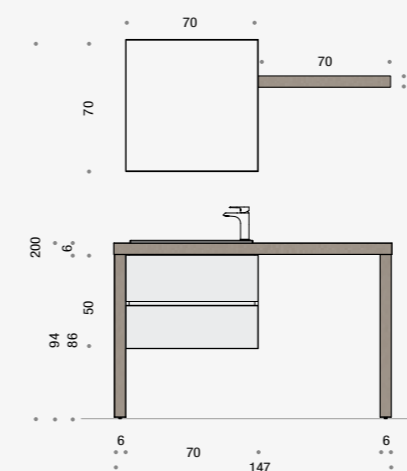

Finiture / Finishes