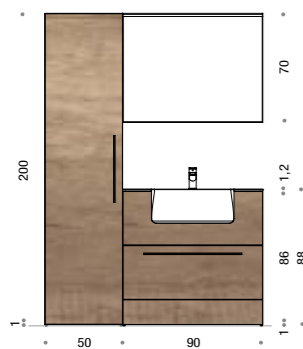

Comp. **STO 11**

H 200 x L 120,3 x P 49 cm

Colonna c/1 anta battente H.200 - Sherwood Miele con maniglia "Griff" H.200 x L.50 x P.36,5 cm • Base lavabo c/cassetto h.35 + frontale fisso e zoccolo - Sherwood Miele con maniglia "Griff" H.86 x L.90 x P.36,5 cm • Specchiera per lampada con telaio brill H.70 x L.90 cm • Lampada Line LED L.90 cm • Top in Geacryl al ML Bianco Lucido c/vasca integrata completa di tavoletta L.90,3 x P.49 x sp.1,2 cm

Column w/1 hinged door H.200 - Honey Sherwood with "Griff" handle H.200 x L.50 x D.36,5 cm • Washbasin base unit w/drawer H.35 + fixed front and baseboard - Honey Sherwood with "Griff" handle H.86 x L.90 x D.36,5 cm • Mirror for light with brill frame H.70 x L.90 cm • Line LED light L.90 cm • Geacryl top per LM Glossy White w/built-in basin with washboard L.90,3 x D.49 x th.1,2 cm