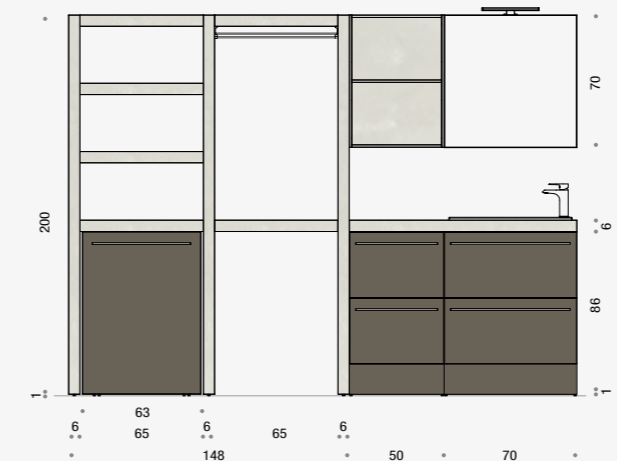

Finiture / Finishes

A25
Grigio Cosmico
Cosmic Grey

RS1
Ares Bianco
White Ares