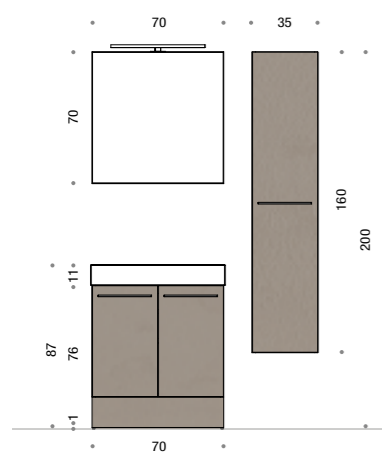

Doge | collection

La praticità di un lavabo multiuso ed ergonomico

Inserito all'interno di un secondo bagno, la capienza di Doge è una soluzione di grande praticità per le operazioni di lavaggio a mano e al tempo stesso aggiunge un tocco di stile lineare nell'ambiente.

The practicality of a multi-purpose and ergonomic washbasin

Put into a second bathroom, Doge's capacity is a very practical solution for handwash operations and, at the same time, it adds a touch of style to the environment.