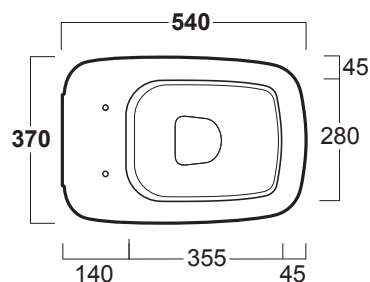

# Evolution

Vaso carenato / Back to wall WC

## EVO 01

Disegni Tecnici  
Technical Drawings

Vaso carenato con carico parete o pavimento  
(curva tecnica inclusa)

*Back to wall WC with wall or floor outlet  
(curved pipe included)*