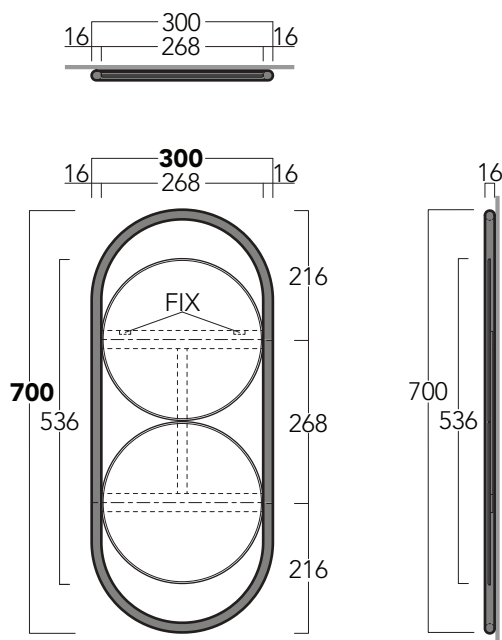

## WA 01

Disegni Tecnici  
Technical Drawings

Lavabo tondo d'appoggio cm 42.

Round counter top wash basin cm 42.

# Wave

Specchio / Mirror

## WAS 01

Disegni Tecnici  
Technical Drawings

Specchio per lavabo WA01 - WA05

Mirror for washbasin WA01 - WA05